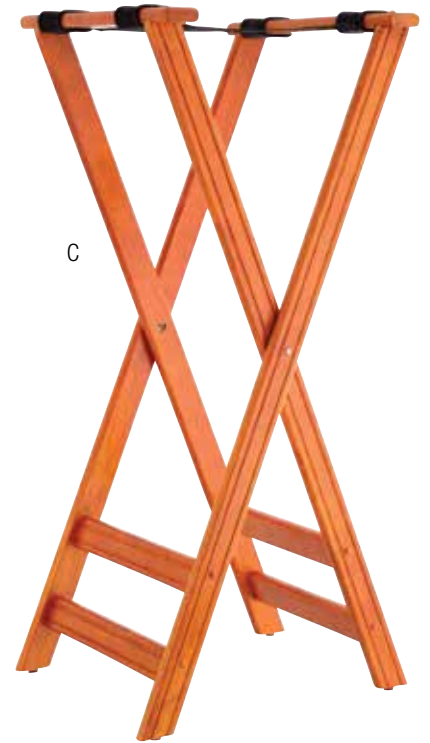

C

DON#	Desc	Style	Height	Qty	Price/Ea
A. F21	Black	Straight Leg	38"	1 ea	$83.99
F26	Mahogany	Straight Leg	31"	1 ea	77.99
B. F24	Mahogany	Straight Leg	38"	1 ea	83.99
F299	Honey Walnut	Straight Leg	31"	1 ea	77.99
C. F298	Honey Walnut	Straight Leg	38"	1 ea	83.99

NOTE: Ask your DON Sales Representative for stocking locations

don Wood Tray Stands

- High quality rubberwood
- Heavy duty nylon straps
- Riveted central hinge
- Durable construction for added life
- Folds easily for storage

- Liquid candle cartridges are precisely manufactured for consistent brightness & burn duration
- Rigid bottle design for a safer table top solution
- Hassle-free bottle cap to help prevent accidental spills
- Safe and approved for food service operations
- Recyclable after use
- Compatible with over 100 table lamp designs

don Disposable Liquid Wax Cartridges and Tealight Candles

- Available in a range of sizes; eight to 50 hours of burn time
- Great for atmospheric dining
- Specifically designed for optimal fit and performance

Liquid Wax Cartridges

DON#	Burn Time	Ht	Top Dia	Qty	Price/Cs
D. 1231665	8 Hr	1 1/8"	1 1/2"	180/cs	$101.99
E. 1231660	15 Hr	1 3/4"	1 3/4"	96/cs	76.99
F. 1231661	26 Hr	2 1/4"	2"	72/cs	84.99
G. 1231662	29 Hr	5 7/8"	1 1/8"	36/cs	57.99
H. 1231663	36 Hr	2 4/8"	2 1/8"	36/cs	47.99
J. 1231664	50 Hr	3 1/8"	2 3/8"	36/cs	61.99

Wax Tealight

K. 1231670	5 Hr	5/8"	1 1/2"	500/cs	$86.99

Votive Candles

L. 1231657	10 Hr	1 1/8"	1 1/8"	288/cs	$72.99

NOTE: Ask your DON Sales Representative about our large selection of table lamps and for stocking locations