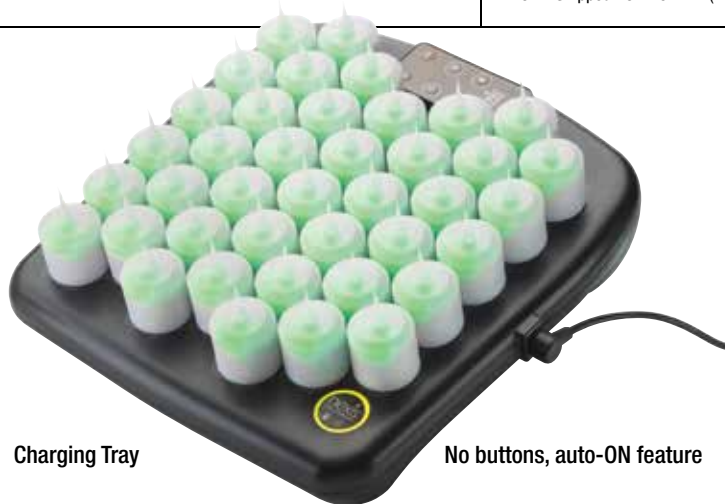

Charging Tray

No buttons, auto-ON feature

Nexis Rechargeable LED Candles

Hollowick by Steelite International

- Tealight size candles
- 9-hour charge = 24+ hours of candlelight
- One charge will provide up to 3 nights of candlelight
- Transport all 40 candles to and from the dining room with one hand. Fits anywhere a tealight will go. Fits all Hollowick lamps.