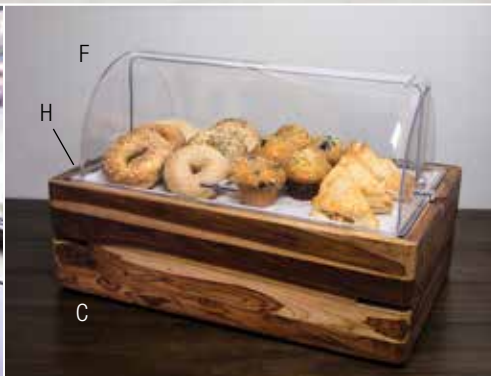

Fusion Buffet

D.W. Haber by Steelite International

- With multi-sized risers, juicers, and baskets, you can mix and match your display with the numerous wood and metal finishes available
- Designed from reclaimed wood, the teak products are environmentally friendly and cost effective, while its natural properties make it resistant to heat, light and moisture

	DON#	Desc	Color	Size	Qty	Price/Qty
A.	1207398	Riser	Ash Grey Teak	23" x 15" x 7"	1/cs	$459.99
B.	1207399	Riser	Grey Wash Teak	23" x 15" x 7"	1/cs	438.99
C.	1207400	Riser	Natural Teak	23" x 15" x 7"	1/cs	438.99
D.	1155907	Riser	Ash Grey Teak	6" x 6" x 12"	1 ea	178.99
E.	1110414	Glass Shelf	Black	24" x 7"	1 ea	74.99
F.	1207397	Bakery Cover	Silver	21$\frac{5}{8}$" x 7$\frac{1}{2}$"	1/cs	239.99
G.	1212662	Water Pan/Ice Bin	Silver	20" x 12" x 6"	1 ea	116.99
H.	1124278	Tray	Craft White	24" x 12$\frac{3}{4}$"	1/cs	66.99
	1212663	Grill for Gastro Riser	Silver	21$\frac{1}{4}$" x 13$\frac{1}{4}$"	1 ea	277.99
	1212664	Shelf for Gastro Riser	Silver	14$\frac{1}{2}$" x 4"	1 ea	68.99

NOTE: Shipped FOB from PA (16105)

Homestyle Chafers

Creations by Steelite International

- Safe for the oven, freezer or on induction, these chafers are also dishwasher safe, making cleanup quick and easy

Bronze#	Stainless#	Size	Cap'y	Qty	Price/Ea
1212656	1212651	12" x 10" x 5"	2 qt	1 ea	$258.99
1212657	1212652	15" x 12$\frac{1}{2}$" x 5"	4 qt	1 ea	352.99
1212658	1212653	18" x 15$\frac{3}{4}$" x 5$\frac{1}{2}$"	2 gal	1 ea	462.99

NOTE: Shipped FOB from PA (16105)