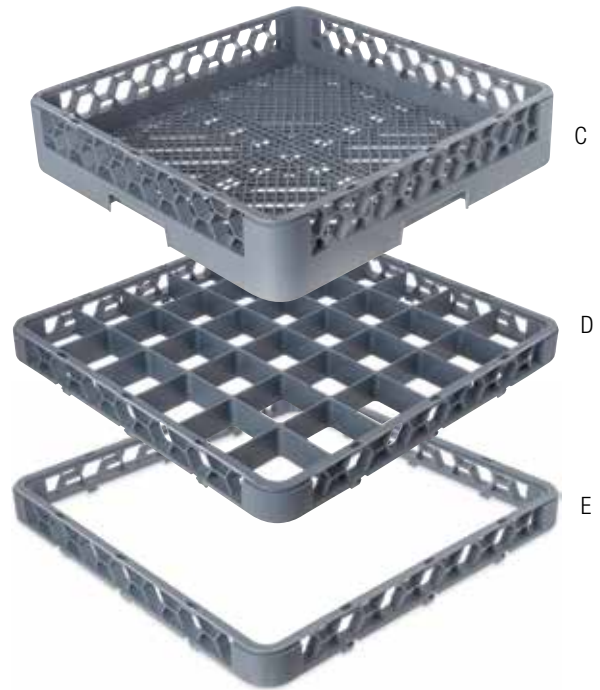

Choose from Open and Closed Style Racks

Don CleanGard™ Dish & Glass Racks

- Three-component warewashing rack system offers a combination of base rack with open or divided color-coded extenders
- Positive stacking from either direction, open honeycomb design for superior washing and comfort-grip handles on all four sides
- Rack extenders and dividers accommodate all your warewashing needs

Glass Racks - Grey

DON#	Style	Cap'y	Comp Size	Rack Size	Qty	Price/Ea
A. 1158778	—	9 Comp	5$\frac{5}{8}$"W x 3$\frac{1}{2}$"H	19$\frac{7}{8}$"Sq x 4"H	1 ea	$47.99
1158775	1 Extender	9 Comp	5$\frac{5}{8}$"W x 4$\frac{3}{4}$"H	19$\frac{7}{8}$"Sq x 5$\frac{1}{2}$"H	1 ea	61.99
1158776	2 Extenders	9 Comp	5$\frac{5}{8}$"W x 6$\frac{1}{2}$"H	19$\frac{7}{8}$"Sq x 7"H	1 ea	72.99
1158777	3 Extenders	9 Comp	5$\frac{5}{8}$"W x 7$\frac{7}{8}$"H	19$\frac{7}{8}$"Sq x 8$\frac{1}{2}$"H	1 ea	86.99
2E7456	—	16 Comp	4$\frac{1}{2}$"W x 3$\frac{1}{2}$"H	19$\frac{7}{8}$"Sq x 5$\frac{1}{2}$"H	1 ea	39.99
1158764	1 Extender	16 Comp	4$\frac{1}{2}$"W x 4$\frac{3}{4}$"H	19$\frac{7}{8}$"Sq x 5$\frac{1}{2}$"H	1 ea	51.99
1158765	2 Extenders	16 Comp	4$\frac{1}{2}$"W x 6$\frac{1}{2}$"H	19$\frac{7}{8}$"Sq x 7"H	1 ea	63.99
1158766	3 Extenders	16 Comp	4$\frac{1}{2}$"W x 7$\frac{7}{8}$"H	19$\frac{7}{8}$"Sq x 8$\frac{1}{2}$"H	1 ea	76.99
1158767	4 Extenders	16 Comp	4$\frac{1}{2}$"W x 9$\frac{1}{2}$"H	19$\frac{7}{8}$"Sq x 10$\frac{1}{2}$"H	1 ea	87.99
2E7460	—	25 Comp	3$\frac{1}{2}$"W x 7$\frac{1}{4}$"H	19$\frac{7}{8}$"Sq x 4"H	1 ea	39.99
1158768	1 Extender	25 Comp	3$\frac{1}{2}$"W x 4$\frac{3}{4}$"H	19$\frac{7}{8}$"Sq x 5$\frac{1}{2}$"H	1 ea	51.99
1158769	2 Extenders	25 Comp	3$\frac{1}{2}$"W x 6$\frac{1}{2}$"H	19$\frac{7}{8}$"Sq x 7"H	1 ea	63.99
1158770	3 Extenders	25 Comp	3$\frac{3}{8}$"W x 7$\frac{1}{4}$"H	19$\frac{7}{8}$"Sq x 8$\frac{1}{2}$"H	1 ea	76.99
1158771	4 Extenders	25 Comp	3$\frac{3}{8}$"W x 9$\frac{1}{2}$"H	19$\frac{7}{8}$"Sq x 10$\frac{1}{2}$"H	1 ea	87.99
1042771	—	36 Comp	2$\frac{1}{4}$"W x 3$\frac{1}{4}$"H	19$\frac{3}{4}$"Sq x 4"H	1 ea	39.99
1158772	1 Extender	36 Comp	3"W x 3$\frac{1}{2}$"H	19$\frac{7}{8}$"Sq x 5$\frac{1}{2}$"H	1 ea	51.99
1158774	3 Extenders	36 Comp	3"W x 7$\frac{7}{8}$"H	19$\frac{7}{8}$"Sq x 8$\frac{1}{2}$"H	1 ea	76.99

NOTE: Ask your DON Sales Representative for stocking locations

Cup Racks - Grey

DON#	Cap'y	Comp Size	Rack Size	Qty	Price/Ea
2E7450	16 Comp	4$\frac{3}{8}$"W x 3$\frac{1}{4}$"H	19$\frac{3}{4}$"Sq x 4"H	1 ea	$29.99
B. 2E7451	20 Comp	3$\frac{3}{8}$"W x 4$\frac{3}{4}$"H	19$\frac{3}{4}$"Sq x 5$\frac{1}{2}$"H	1 ea	42.99

Warewashing Racks - Grey

DON#	Desc	Cap'y	Comp Size	Rack Size	Qty	Price/Ea
2E7453	All Purpose Plate/Tray	Open	3$\frac{1}{4}$"H	19$\frac{3}{4}$"Sq x 4"H	1 ea	$27.99
2E7455	Tall Peg Plate/Tray	Open	3$\frac{1}{4}$"H	19$\frac{3}{4}$"Sq x 3$\frac{3}{8}$"H	1 ea	29.99
2E7454	Open Bowl	Open	3$\frac{1}{4}$"H	19$\frac{3}{4}$"Sq x 4"H	1 ea	29.99
C. 2E7452	Flatware	Open	3$\frac{1}{4}$"H	19$\frac{3}{4}$"Sq x 4"H	1 ea	29.99
2E7476	Flatware Basket	8 Comp	3$\frac{1}{2}$"W x 4$\frac{7}{8}$"H	17"L x 7$\frac{3}{4}$"W x 6$\frac{7}{8}$"H	1 ea	33.99

Additional Rack Extenders - Grey