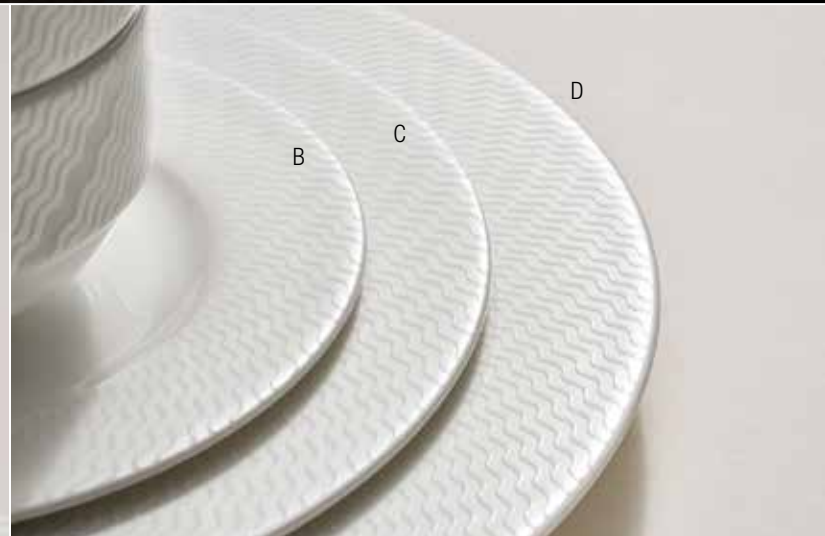

Bone China

	DON#	Desc	Size	Cap'y	Qty	Price/Cs
	1246413	Stacking Cup	4 1/4" x 2"	8 oz	12/cs	$298.99
	1246408	Tea Cup	4 3/8" x 3 3/8"	9 oz	12/cs	317.99
A.	1246357	Coupe Mug	5" x 3 1/2"	12 1/4 oz	12/cs	288.99
	1246409	Coupe Espresso Saucer	4 3/4"	—	12/cs	204.99
	1246410	Saucer	6 3/8"	—	12/cs	279.99
	1246353	Tea Saucer	6 3/8"	—	12/cs	279.99
B.	1246351	Plate	6 1/2"	—	12/cs	279.99
C.	1246407	Plate	8 3/4"	—	12/cs	369.99
D.	1246350	Plate	10 3/4"	—	12/cs	499.99
E.	1246412	Plate	11 1/4"	—	12/cs	579.99
	1246349	Plate	11 3/4"	—	12/cs	709.99
	1246355	Rectangular Tray	13 3/8" x 6"	—	12/cs	1431.99
	1246352	Rim Bowl	8 3/4"	8 oz	12/cs	489.99

NOTE: Shipped FOB from PA (16105)

	DON#	Desc	Size	Cap'y	Qty	Price/Cs
	1246358	Coupe Bowl	5 3/4"	12 3/8 oz	12/cs	$479.99
	1246364	Coupe Bowl	9 1/2"	21 oz	12/cs	538.99
	1246366	Deep Coupe Bowl	11 1/4"	1 1/2 qt	12/cs	882.99
	1246356	Condiment Pot	2 1/2" x 1 3/8"	1 3/4 oz	24/cs	749.99
	1246354	Coffee Can	3 1/4" x 2 1/4" x 2 1/2"	3 1/2 oz	12/cs	288.99
	1246362	Milk Jug	5 3/4" x 2 1/2" x 3 1/4"	7 3/4 oz	12/cs	418.99
	1246359	Sugar Bowl	4" x 2 3/8" x 3 1/2"	8 oz	12/cs	418.99
	1246363	Sugar Bowl Lid	—	—	12/cs	119.99
	1246367	Stacking Soup Cup	2 1/4"	10 oz	12/cs	304.99
	1246411	Connoisseur Beverage Pot	7 1/2" x 4 3/8"	15 1/4 oz	6/cs	749.99
	1246365	Connoisseur Beverage Lid	—	—	6/cs	122.99
	1246360	Teapot	9 1/4" x 3 1/2"	19 3/8 oz	6/cs	699.99
	1246361	Teapot Lid	—	—	6/cs	133.99