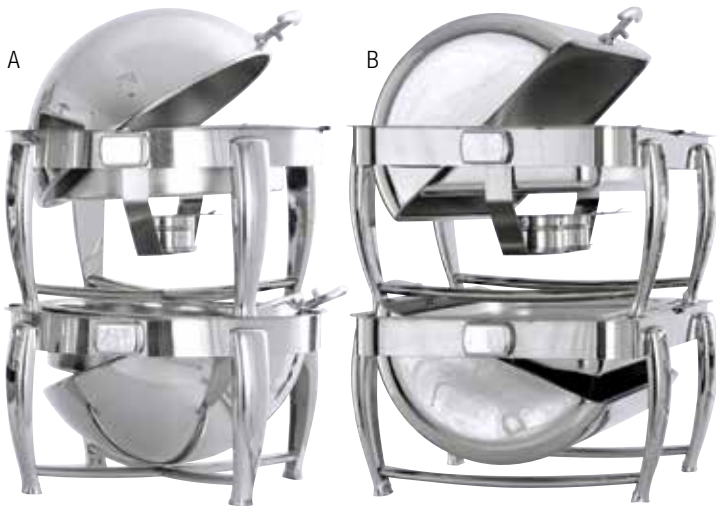

Replacement Accessories:

Stackable & Dripless Roll Top Chafers

- Stack up to three high
- Mirror-polished stainless steel
- Roll top stops at 90° and fully opens to 180°
- Includes water pan, food pan and fuel holders
- Legs designed to stack securely for storage

Chafers

DON#	Desc	Cap'y	Size	Qty	Price/Ea
A. 1124937	Round	5 qt	21¼"W x 18⅞"H	1 ea	$439.99
B. 1124938	Rectangular	8 qt	26"L x 19¼"W x 18⅞"H	1 ea	484.99

Replacement Accessories

C. 1045693	Round Food Pan	5 qt	15¼"W x 2½"H	1 ea	$32.99
D. K9881	Rect Steam Pan	8 qt	20"L x 12½"W x 2½"H	1 ea	29.99
E. 1130887	Round Water Pan	—	16⅞"W x 3⅞"H	1 ea	54.99
F. 1130886	Rect Water Pan	—	22⅞"L x 14⅞"W x 3⅞"H	1 ea	54.99

NOTE: Ask your DON Sales Representative for stocking locations

ECONOMICAL CHAFING FUEL AVAILABLE IN WICK, HIGH HEAT WICK, OR GEL STYLES

- **4 Hr High Heat Wick**
  1231667
- **2½ Hr Methanol/Ethanol Gel**
  1231658/1231659
- **2¼/6 Hr Wick/Twist Cap**
  1231666/1231668/1231669
- **2/6 Hr Stem Wick**
  1231655/1231656

● **135° F FOOD SAFE ZONE**

G

H

J

Chafing Fuel

- Available in Wick, High Heat Wick and Gel styles
- Screw Cap design on 1231666, 1231667, 1231668 and 1231669 allows for easy storage and reuse
- High Heat Wick design emits tall, stable flame
- Gel formulas 1231659 and 1231658 are odorless and clean burning

DON#	Desc	Burn Time	Qty	Price/Cs
1231655	Stem Wick	2 Hr	24/cs	$38.99
1231666	Wick/Twist Cap	2+ Hr	72/cs	114.99
1231658	Methanol Gel (Blue)	2½ Hr	72/cs	77.99
G. 1231659	Ethanol Gel (Green)	2½ Hr	72/cs	93.99
1231668	Wick/Twist Cap	4 Hr	24/cs	46.99
1231667	High Heat Wick	4 Hr	24/cs	53.99
H. 1231656	Stem Wick	6 Hr	24/cs	59.99
J. 1231669	Wick/Twist Cap	6 Hr	24/cs	59.99