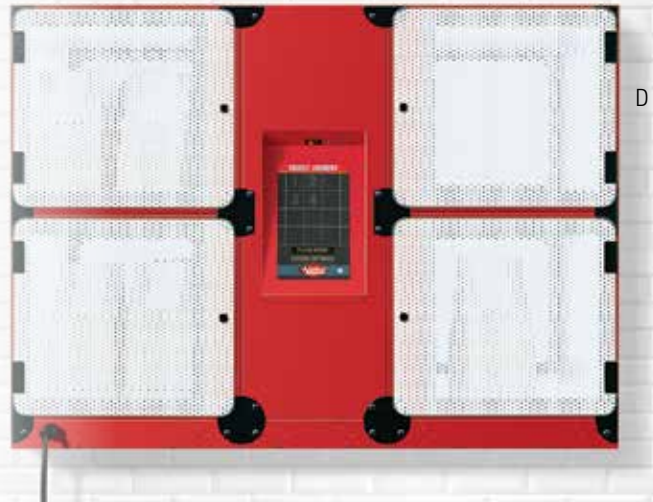

Flav-R 2-Go® Locker System

Hatco

- Ideal for handling pick-up, third-party delivery and to-go orders; minimizes human interactions to keep both customers and employees safe
- Individual lockers offer heated or ambient storage
- Each locker has a timer that will hold prepared and packaged food for up to 45 minutes
- Large 10" (254 mm) touchscreen for easy viewing (front and/or back)
- Internal lights can be programmed to six different colors: blue (standard), red, green, yellow, magenta or white