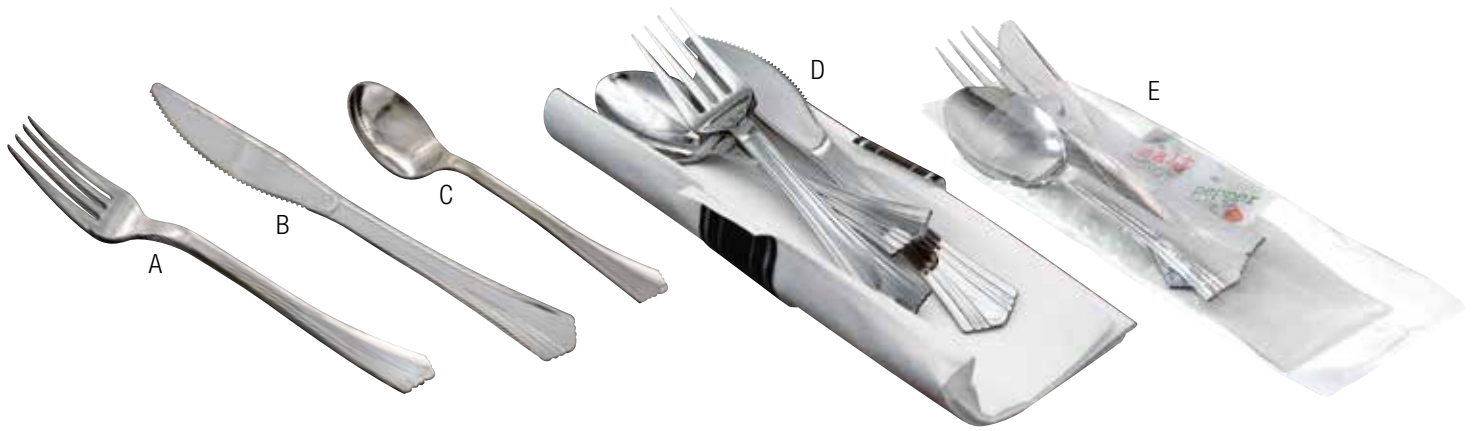

Lids	DON#	Shape	Size	Qty
E.	1059387	Rectangular	8 ¹ / ₁₆ "L x 6 ¹ / ₈ "W	500/cs
	1103851	Round	7"W	500/cs
F.	1110344	Round	8 ⁷ / ₈ "W	500/cs
	1103926	Round	9"W	500/cs

NOTE: Ask your DON Sales Representative for stocking locations