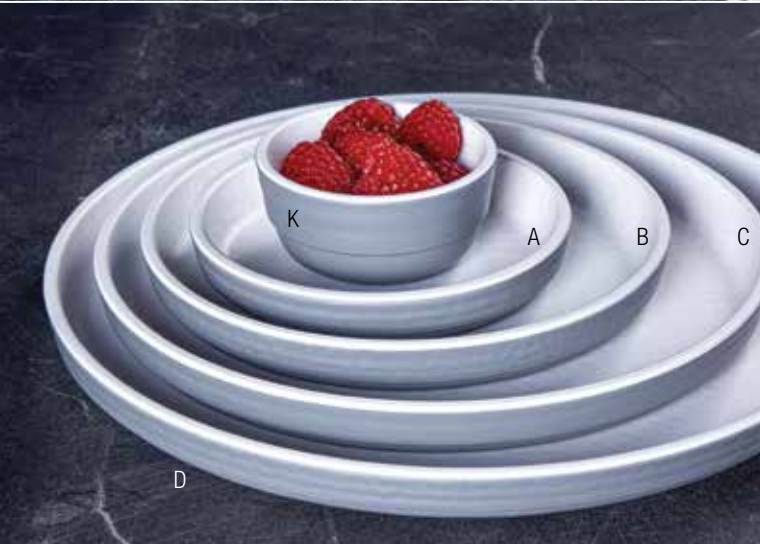

Roca Balance **NEW**

G.E.T.
MELAMINE

Melamine

DON#	Desc	Size	Qty	Price/Cs
A. 1243108	Dinner Plate	5"	48/cs	$226.99
B. 1243109	Dinner Plate	7"	24/cs	197.99
C. 1243110	Dinner Plate	9"	12/cs	149.99
D. 1243106	Dinner Plate	10"	12/cs	187.99
E. 1243107	Dinner Plate	11"	12/cs	219.99
1243113	Rectangular Platter	11" x 6"	12/cs	157.99
F. 1243114	Rectangular Platter	12" x 8"	12/cs	219.99
1243115	Rectangular Platter	13" x 6"	12/cs	186.99

NOTE: Shipped FOB from TX (77040). Not for use in microwaves.

DON#	Desc	Size	Cap'y	Qty	Price/Cs
1243103	Oval Platter	14" x 10"	—	6/cs	$127.99
G. 1243104	Oval Platter	16" x 12"	—	6/cs	171.99
H. 1243105	Oval Platter	20" x 16"	—	3/cs	139.99
1243100	Bowl	7"	24 oz	12/cs	98.99
J. 1243101	Bowl	7"	32 oz	12/cs	153.99
1243102	Bowl	9"	42 oz	12/cs	197.99
1243099	Salad Bowl	5½"	15 oz	24/cs	196.99
K. 1243111	Sauce Dish	3½"	3 oz	42/cs	188.99
1243112	Side Dish	4"	4 oz	48/cs	169.99