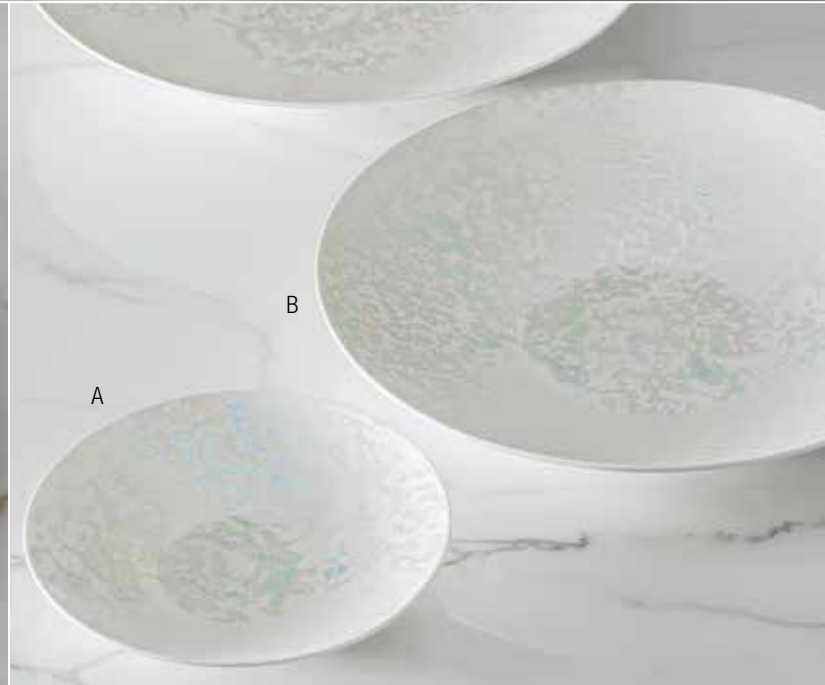

Lustre **NEW**

Chic by Mikasa Hospitality

Lustre dazzles with an iridescent, multi-hued finish. Each piece transforms as it's viewed from different angles, much like light through a prism.

Porcelain

	DON#	Desc	Size	Cap'y	Qty	Price/Cs
A.	1245342	Deep Plate	7³/₁₀"	11¹/₂ oz	4/cs	$92.99
	1245343	Deep Plate	10¹/₂"	29²/₅ oz	16/cs	41.99
B.	1245344	Deep Plate	12¹/₂"	48¹/₂ oz	12/cs	56.99
	1245345	Coupe Plate	9"	—	24/cs	31.99
	1245346	Coupe Plate	11"	—	16/cs	41.99

NOTE: Shipped FOB from CA (92376)