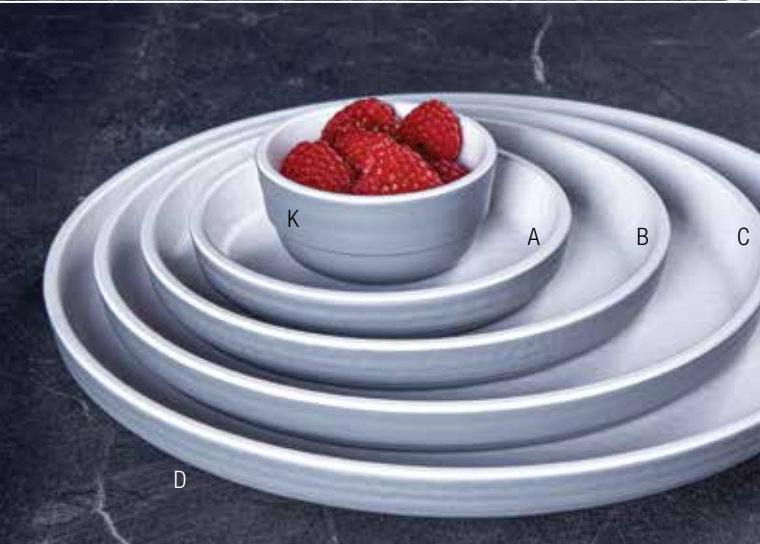

Roca Balance **NEW**

G.E.T.
MELAMINE

Melamine

DON#	Desc	Size	Qty
A. 1243108	Dinner Plate	5"	48/cs
B. 1243109	Dinner Plate	7"	24/cs
C. 1243110	Dinner Plate	9"	12/cs
D. 1243106	Dinner Plate	10"	12/cs
E. 1243107	Dinner Plate	11"	12/cs
1243113	Rectangular Platter	11" x 6"	12/cs
F. 1243114	Rectangular Platter	12" x 8"	12/cs
1243115	Rectangular Platter	13" x 6"	12/cs

NOTE: Shipped FOB from TX (77040). Not for use in microwaves.

DON#	Desc	Size	Cap'y	Qty
1243103	Oval Platter	14" x 10"	—	6/cs
G. 1243104	Oval Platter	16" x 12"	—	6/cs
H. 1243105	Oval Platter	20" x 16"	—	3/cs
1243100	Bowl	7"	24 oz	12/cs
J. 1243101	Bowl	7"	32 oz	12/cs
1243102	Bowl	9"	42 oz	12/cs
1243099	Salad Bowl	5½"	15 oz	24/cs
K. 1243111	Sauce Dish	3½"	3 oz	42/cs
1243112	Side Dish	4"	4 oz	48/cs