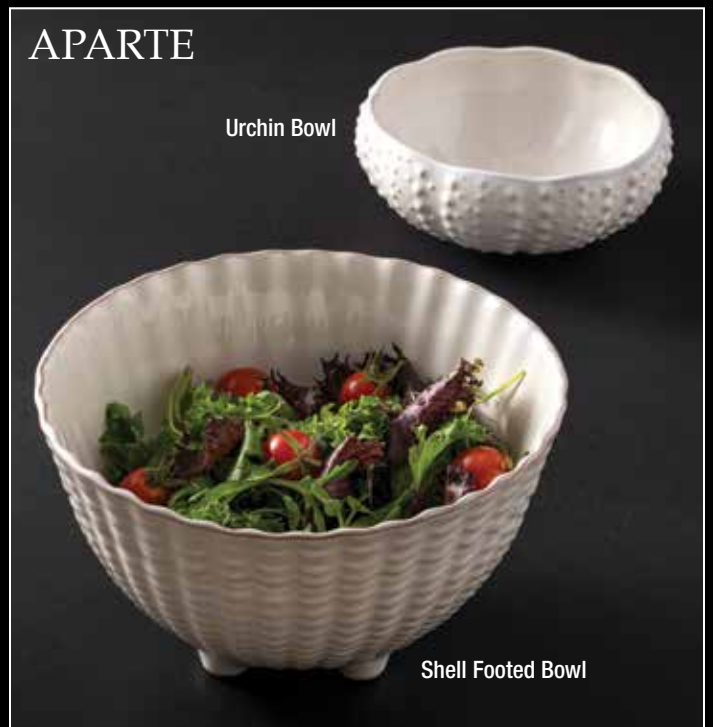

Urchin Bowl

Shell Footed Bowl

APARTE

Roda – Vitrified Stoneware **NEW**

Ardósia#	Black#	Branca#	Iris#	Mel#	Mimas#	Desc	Size	Cap'y	Qty
—	—	1247028	—	—	—	Cup	2 1/3"	3 oz	6/cs
1247030	—	1247031	—	—	—	Cup	4 1/4"	7 oz	6/cs
—	—	1247029	—	—	—	Cup	3 1/2"	11 oz	6/cs
—	—	1247032	—	—	—	Mug	4 2/3"	11 oz	6/cs
1247039	—	1247040	1247041	1247042	1247043	Pillow Plate	3 3/4"	—	6/cs
1247044	1247045	1247046	1247047	1247048	1247049	Plate	6 1/8"	—	6/cs
1237703	—	1247050	1247051	1247052	1247053	Plate	8 5/8"	—	6/cs
—	—	—	1247056	1247057	—	Plate	10 5/8"	—	6/cs
1247054	—	1247055	—	—	1247058	Plate	11"	—	6/cs
1247059	1247060	1247061	1247062	1247063	1247064	Coupe Plate	12 1/8"	—	6/cs
1246683	—	1246684	1246685	—	—	Oval Platter	8 5/8" x 5"	—	6/cs
1246686	—	1246687	1247027	—	—	Oval Platter	10 7/8" x 7 5/8"	—	1/cs
—	—	1247065	—	—	—	Rect Platter	11 1/8" x 6 1/4"	—	6/cs
—	1247036	1247037	1247038	—	—	Bowl	3 5/8"	6 1/2 oz	6/cs
—	—	—	1247069	—	—	Bowl	6 1/2"	14 5/8 oz	6/cs
1247066	1247067	1247068	—	—	—	Bowl	6 1/8"	28 oz	6/cs
1247033	—	1247034	1247035	—	—	Ramekin	3"	1 oz	6/cs
1247070	—	1247071	—	—	—	Creamer	2 5/8"	4 oz	1/cs

NOTE: Shipped FOB from NY (10509). Limited 1 year chip warranty.

Aparte – Vitrified Stoneware

DON#	Desc	Size	Cap'y	Qty
1228894	Urchin Bowl	6"	5 oz	6/cs
1226652	Urchin Bowl	7 1/4"	32 oz	6/cs
1228895	Shell Bowl	5 1/2"	18 oz	6/cs
1238252	Shell Bowl	4 1/2"	8 oz	6/cs
1238254	Shell Footed Bowl	6 1/2"	18 oz	6/cs
1238283	Egg Cup	2"	1 oz	6/cs
1238238	Mini Plate	4 1/2"	—	6/cs
1238239	Dip Dish	4"	3 oz	6/cs
1238253	Appetizer Dish	16" x 8"	29 oz	1/cs

NOTE: Shipped FOB from NY (10509). Limited 1 year chip warranty.