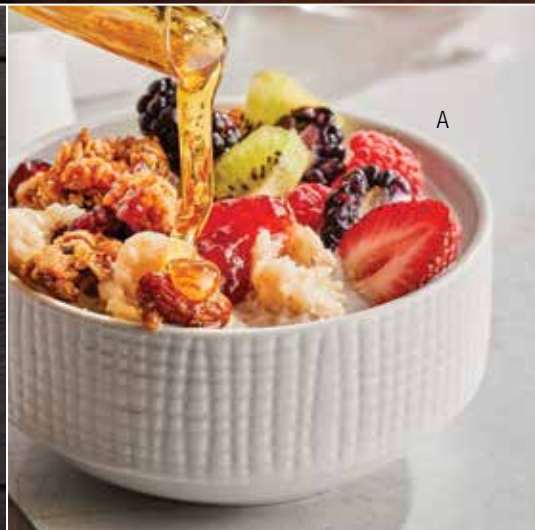

Bright White Porcelain

DON#	Desc	Size	Cap'y	Qty
1120170	Coffee Cup	4¼" x 2¾"	7 oz	12/cs
1120177	Bistro Mug	4" x 4¾"	10 oz	12/cs
1120175	Double Well Saucer	6¼"	—	12/cs
1120169	Plate	6½"	—	12/cs
1120168	Plate	8"	—	12/cs
1120167	Plate	9"	—	12/cs
1120166	Plate	10⅝"	—	12/cs
1120165	Plate	12"	—	12/cs
1163159	Coupe Plate	6"	—	12/cs

DON#	Desc	Size	Cap'y	Qty
1163158	Coupe Plate	8¼"	—	12/cs
1163157	Coupe Plate	10¾"	—	12/cs
1120174	Grapefruit Bowl	6¼" x 1⅞"	9½ oz	12/cs
A. 1120171	Stack Soup Bowl	4¼" x 2⅞"	10 oz	12/cs
B. 1120172	Rim Soup Bowl	9" x 1½"	10 oz	12/cs
1120176	Presentation Bowl	11½" x 2⅜"	17 oz	12/cs
C. 1163160	Coupe Pasta Bowl	9¼" x 2½"	40 oz	12/cs
1120173	Fruit Dish	5⅞" x 1½"	5¼ oz	12/cs

NOTE: Limited 1 year chip warranty on all round pieces