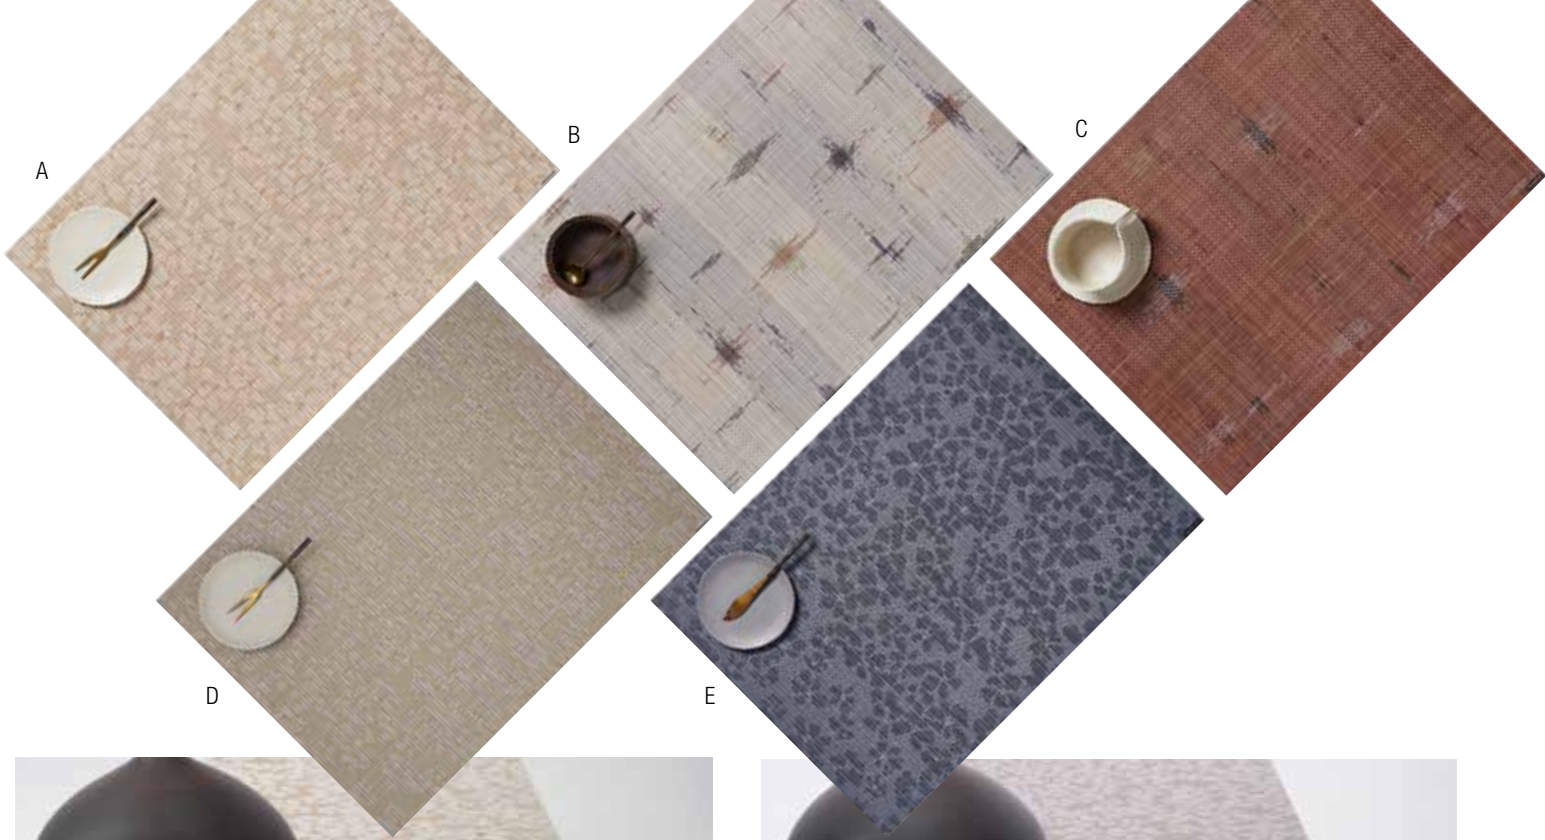

Flora & Spark Table Mats & Runners **NEW**

Chilewich

- Flora mats and runners are suitable for indoor and outdoor use
- Easy to clean with soap and water
- Ultrasonically sealed to prevent fraying

Placemats

	DON#	Color	Pattern	Size	Qty
A.	1245393	Almond	Flora	19"L x 14"W	4/pk
B.	1245399	Almond	Spark	19"L x 14"W	4/pk
C.	1245400	Cider	Spark	19"L x 14"W	4/pk
D.	1245394	Mica	Flora	19"L x 14"W	4/pk
E.	1245395	Zephyr	Flora	19"L x 14"W	4/pk

Runners

F.	1245396	Almond	Flora	72"L x 14"W	1 ea
G.	1245397	Mica	Flora	72"L x 14"W	1 ea
H.	1245398	Zephyr	Flora	72"L x 14"W	1 ea

NOTE: Shipped FOB from NY (10016)