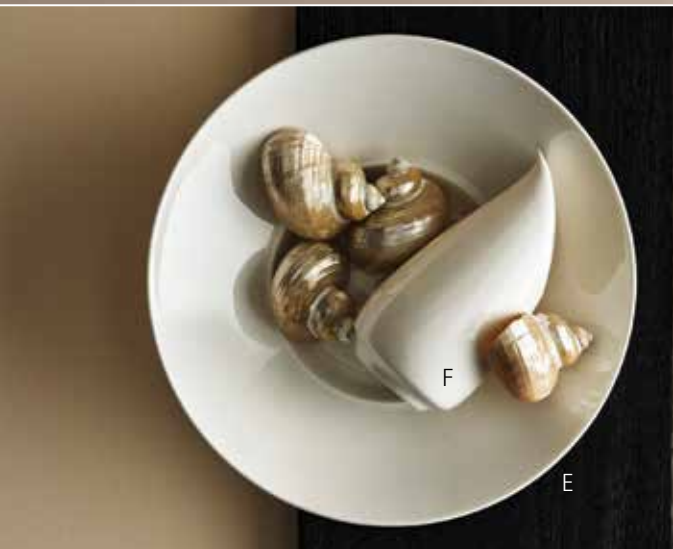

Bone China

DON#	Desc	Total Size	Total Cap'y	Well Size	Well Cap'y	Qty
1237871	Espresso Cup	3½" x 2⅝"	3 oz	—	—	24/cs
A. 1237868	Gourmet Coffee Cup	4½" x 3"	9 oz	—	—	24/cs
1237869	Gourmet Tea Cup	5" x 2½"	9 oz	—	—	24/cs
1237832	Gourmet Cappuccino Cup	5⅝" x 2½"	12 oz	—	—	24/cs
1237872	Espresso Saucer	4⅞"	—	—	—	24/cs
B. 1237870	Coffee/Tea Saucer	6½"	—	—	—	24/cs
1237867	Cappuccino/Soup Saucer	7"	—	—	—	24/cs
1237819	Signature Plate	11¼"	—	4¾"	—	12/cs
1237818	Signature Plate	11¼"	—	5½"	—	12/cs
1237817	Signature Plate	11¼"	—	6½"	—	12/cs
1237823	Wing Plate	7⅞"	—	4"	—	24/cs
1237887	Wing Plate	6½"	—	4¾"	—	24/cs
1237822	Wing Plate	8¾"	—	5"	—	24/cs
1237821	Wing Plate	9½"	—	5⅝"	—	24/cs
1237820	Wing Plate	10⅝"	—	6"	—	12/cs
1237829	Laksa Bowl	6"	12 oz	3½"	2⅝ oz	24/cs
C. 1237828	Laksa Bowl	8¾"	—	4⅝"	5⅞ oz	24/cs
D. 1237827	Laksa Bowl	9¾"	—	5⅝"	12 oz	24/cs
E. 1237826	Laksa Bowl	10½"	—	5⅞"	17¾ oz	12/cs

DON#	Desc	Total Size	Total Cap'y	Well Size	Well Cap'y	Qty
1237883	Laksa Bowl	11¼"	—	6½"	22 oz	12/cs
1237825	Wing Bowl	9"	—	5⅞"	8⅝ oz	24/cs
1237881	Serving Bowl	8¼"	1 qt	5"	3⅝ oz	24/cs
1237880	Serving Bowl	9⅞"	2 qt	6"	7⅞ oz	12/cs
1237878	Small Rice Bowl	4"	8 oz	—	—	24/cs
1237879	Medium Rice Bowl	5"	10 oz	—	—	24/cs
1237831	Butter Bowl	3½"	—	5½"	2 oz	24/cs
1237830	Side Bowl	7⅞"	—	4⅞"	2⅞ oz	24/cs
1237882	Gourmet Bowl	11¼"	—	6½"	1¼ qt	12/cs
1237873	Sauce Dish	3⅞"	2 oz	2¼"	⅞ oz	24/cs
1237874	Sauce Dish	4⅞"	4 oz	2⅝"	⅞ oz	24/cs
1237875	Sake Cup	2¼" x 1⅞"	2 oz	—	—	24/cs
1237866	Soup Cup w/Handles	6½" x 2½"	12 oz	—	—	24/cs
1237877	Short Jug	3½" x 1¾"	3⅝ oz	—	—	24/cs
1237876	Short Jug	3" x 2"	4 oz	—	—	24/cs
1237886	Pourer	2¾" x 5"	6 oz	—	—	24/cs
1237885	Pourer	3" x 5¾"	9 oz	—	—	24/cs
F. 1237884	Pourer	3¾" x 7"	17 oz	—	—	24/cs

NOTE: Shipped FOB from PA (16105)