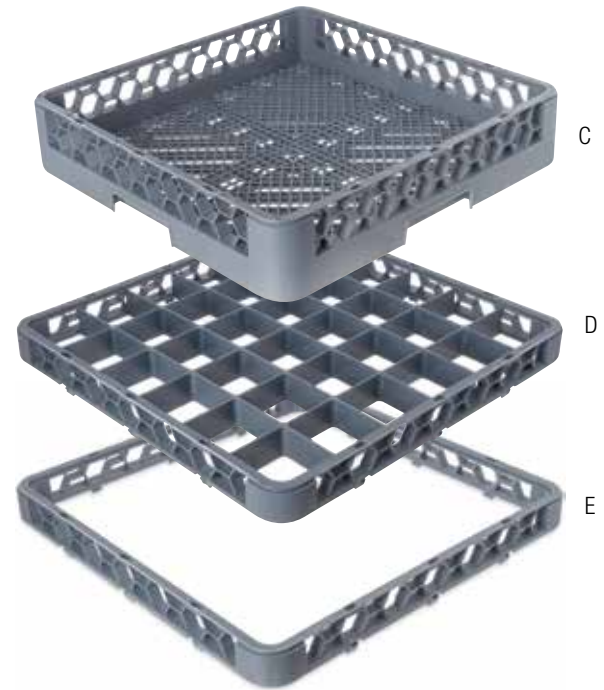

Choose from Open and Closed Style Racks

Don CleanGard™ Dish & Glass Racks

- Three-component warewashing rack system offers a combination of base rack with open or divided color-coded extenders
- Positive stacking from either direction, open honeycomb design for superior washing and comfort-grip handles on all four sides
- Rack extenders and dividers accommodate all your warewashing needs

Glass Racks - Grey

DON#	Style	Cap'y	Comp Size	Rack Size	Qty
A. 1158778	—	9 Comp	5$\frac{1}{8}$"W x 3$\frac{1}{2}$"H	19$\frac{7}{8}$"Sq x 4"H	1 ea
1158775	1 Extender	9 Comp	5$\frac{1}{8}$"W x 4$\frac{3}{4}$"H	19$\frac{7}{8}$"Sq x 5$\frac{1}{2}$"H	1 ea
1158776	2 Extenders	9 Comp	5$\frac{1}{8}$"W x 6$\frac{1}{2}$"H	19$\frac{7}{8}$"Sq x 7"H	1 ea
1158777	3 Extenders	9 Comp	5$\frac{1}{8}$"W x 7$\frac{7}{8}$"H	19$\frac{7}{8}$"Sq x 8$\frac{1}{2}$"H	1 ea
2E7456	—	16 Comp	4$\frac{1}{2}$"W x 3$\frac{1}{2}$"H	19$\frac{7}{8}$"Sq x 5$\frac{1}{2}$"H	1 ea
1158764	1 Extender	16 Comp	4$\frac{1}{2}$"W x 4$\frac{3}{4}$"H	19$\frac{7}{8}$"Sq x 5$\frac{1}{2}$"H	1 ea
1158765	2 Extenders	16 Comp	4$\frac{1}{2}$"W x 6$\frac{1}{2}$"H	19$\frac{7}{8}$"Sq x 7"H	1 ea
1158766	3 Extenders	16 Comp	4$\frac{1}{2}$"W x 7$\frac{1}{4}$"H	19$\frac{7}{8}$"Sq x 8$\frac{1}{2}$"H	1 ea
1158767	4 Extenders	16 Comp	4$\frac{1}{2}$"W x 9$\frac{1}{2}$"H	19$\frac{7}{8}$"Sq x 10$\frac{1}{2}$"H	1 ea
2E7460	—	25 Comp	3$\frac{1}{2}$"W x 7$\frac{1}{4}$"H	19$\frac{7}{8}$"Sq x 4"H	1 ea
1158768	1 Extender	25 Comp	3$\frac{1}{2}$"W x 4$\frac{3}{4}$"H	19$\frac{7}{8}$"Sq x 5$\frac{1}{2}$"H	1 ea
1158769	2 Extenders	25 Comp	3$\frac{1}{2}$"W x 6$\frac{1}{2}$"H	19$\frac{7}{8}$"Sq x 7"H	1 ea
1158770	3 Extenders	25 Comp	3$\frac{1}{2}$"W x 7$\frac{1}{4}$"H	19$\frac{7}{8}$"Sq x 8$\frac{1}{2}$"H	1 ea
1158771	4 Extenders	25 Comp	3$\frac{1}{2}$"W x 9$\frac{1}{2}$"H	19$\frac{7}{8}$"Sq x 10$\frac{1}{2}$"H	1 ea
1042771	—	36 Comp	2$\frac{1}{16}$"W x 3$\frac{1}{8}$"H	19$\frac{3}{4}$"Sq x 4"H	1 ea
1158772	1 Extender	36 Comp	3"W x 3$\frac{1}{2}$"H	19$\frac{7}{8}$"Sq x 5$\frac{1}{2}$"H	1 ea
1158774	3 Extenders	36 Comp	3"W x 7$\frac{7}{8}$"H	19$\frac{7}{8}$"Sq x 8$\frac{1}{2}$"H	1 ea

NOTE: Ask your DON Sales Representative for stocking locations

Cup Racks - Grey

DON#	Cap'y	Comp Size	Rack Size	Qty
2E7450	16 Comp	4$\frac{3}{16}$"W x 3$\frac{1}{4}$"H	19$\frac{3}{4}$"Sq x 4"H	1 ea
B. 2E7451	20 Comp	3$\frac{3}{8}$"W x 4$\frac{3}{4}$"H	19$\frac{3}{4}$"Sq x 5$\frac{1}{8}$"H	1 ea

Warewashing Racks - Grey

DON#	Desc	Cap'y	Comp Size	Rack Size	Qty
2E7453	All Purpose Plate/Tray	Open	3$\frac{1}{4}$"H	19$\frac{3}{4}$"Sq x 4"H	1 ea
2E7455	Tall Peg Plate/Tray	Open	3$\frac{1}{4}$"H	19$\frac{3}{4}$"Sq x 3$\frac{3}{16}$"H	1 ea
2E7454	Open Bowl	Open	3$\frac{1}{4}$"H	19$\frac{3}{4}$"Sq x 4"H	1 ea
C. 2E7452	Flatware	Open	3$\frac{1}{4}$"H	19$\frac{3}{4}$"Sq x 4"H	1 ea
2E7476	Flatware Basket	8 Comp	3$\frac{1}{2}$"W x 4$\frac{7}{16}$"H	17"L x 7$\frac{3}{4}$"W x 6$\frac{7}{8}$"H	1 ea

Additional Rack Extenders - Grey