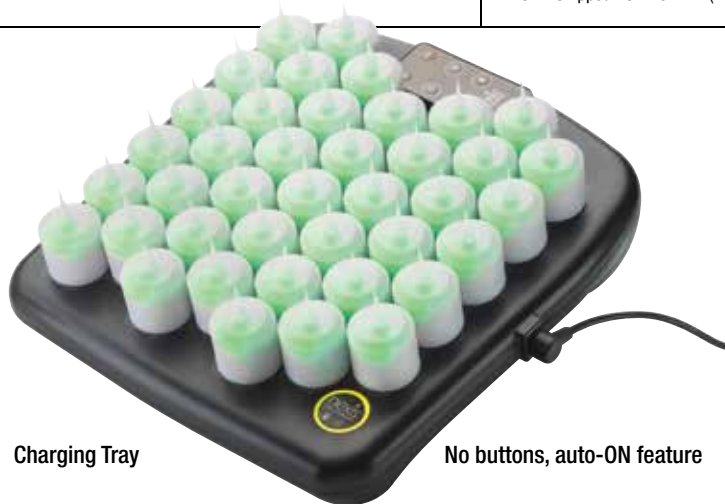

Criss Cross Lamps

Hollowick by Steelite International

- 8-Hour candle exclusive fit
- Five color choices; mix and match possibilities
- Desirable yet affordable cut glass look

DON#	Color	Height	Qty
1238727	Blue	2½"	1/cs
1238728	Clear	2½"	1/cs
1238729	Green	2½"	1/cs
1238730	Gray	2½"	1/cs
1238731	Red	2½"	1/cs

NOTE: Shipped FOB from NY (13104)

Charging Tray

No buttons, auto-ON feature

Nexis Rechargeable LED Candles

Hollowick by Steelite International

- Tealight size candles
- 9-hour charge = 24+ hours of candlelight
- One charge will provide up to 3 nights of candlelight
- Transport all 40 candles to and from the dining room with one hand. Fits anywhere a tealight will go. Fits all Hollowick lamps.

DON#	Desc	Size	Qty
1157665	LED Candle	1½" x 2¾"	1 ea
1157666	Charging Tray and Remote	13" x 13¾" x 4¾"	1 ea
1157667	Power Supply	4¾" x 3½" x 2¼"	1 ea
1157668	Remote Control	3¾" x 1½" x ¼"	1 ea
1157669	Rechargeable Candles	1½" x 2¾"	10/pk
1157670	Nexis 40 Pack Set	13" x 13¾" x 6"	1 ea
1157671	Charging Tray	13" x 13¾" x 4"	1 ea

NOTE: Shipped FOB from NY (13104). 1-Year Limited Warranty.