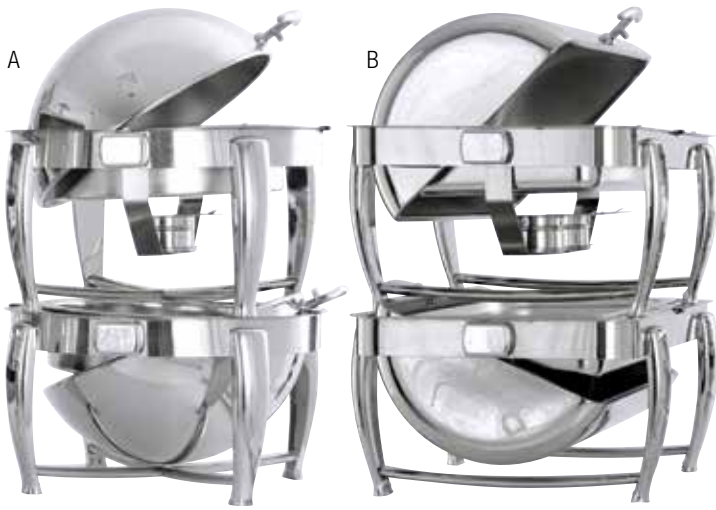

Replacement Accessories:

Stackable & Dripless Roll Top Chafers

- Stack up to three high
- Mirror-polished stainless steel
- Roll top stops at 90° and fully opens to 180°
- Includes water pan, food pan and fuel holders
- Legs designed to stack securely for storage

Chafers

DON#	Desc	Cap'y	Size	Qty
A. 1124937	Round	5 qt	21¼"W x 18¾"H	1 ea
B. 1124938	Rectangular	8 qt	26"L x 19¼"W x 18¾"H	1 ea

Replacement Accessories

C. 1045693	Round Food Pan	5 qt	15¼"W x 2½"H	1 ea
D. K9881	Rect Steam Pan	8 qt	20"L x 12½"W x 2½"H	1 ea
E. 1130887	Round Water Pan	—	16¾"W x 3¾"H	1 ea
F. 1130886	Rect Water Pan	—	22¾"L x 14¼"W x 3¾"H	1 ea

NOTE: Ask your DON Sales Representative for stocking locations

ECONOMICAL CHAFING FUEL AVAILABLE IN WICK, HIGH HEAT WICK, OR GEL STYLES

- 4 Hr High Heat Wick
  1231667
- 2½ Hr Methanol/Ethanol Gel
  1231658/1231659
- 2¼/6 Hr Wick/Twist Cap
  1231666/1231668/1231669
- 2/6 Hr Stem Wick
  1231655/1231656

135° F FOOD SAFE ZONE

Chafing Fuel

- Available in Wick, High Heat Wick and Gel styles
- Screw Cap design on 1231666, 1231667, 1231668 and 1231669 allows for easy storage and reuse
- High Heat Wick design emits tall, stable flame
- Gel formulas 1231659 and 1231658 are odorless and clean burning

DON#	Desc	Burn Time	Qty
1231655	Stem Wick	2 Hr	24/cs
1231666	Wick/Twist Cap	2+ Hr	72/cs
1231658	Methanol Gel (Blue)	2½ Hr	72/cs
G. 1231659	Ethanol Gel (Green)	2½ Hr	72/cs
1231668	Wick/Twist Cap	4 Hr	24/cs
1231667	High Heat Wick	4 Hr	24/cs
H. 1231656	Stem Wick	6 Hr	24/cs
J. 1231669	Wick/Twist Cap	6 Hr	24/cs

G

H

J