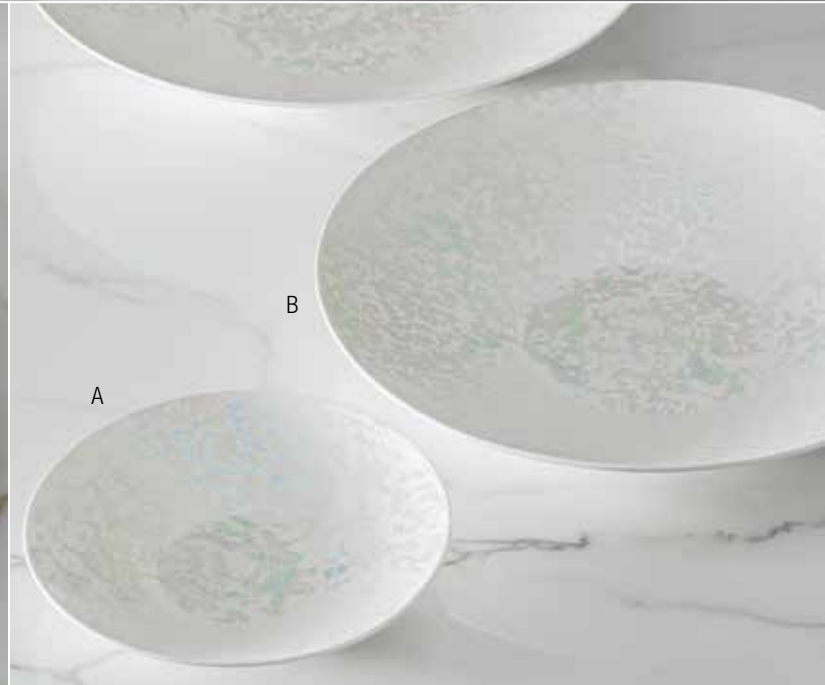

NOTE: Shipped FOB from NY (10509). Limited 1 year chip warranty.

Lustre **NEW**

Chic by Mikasa Hospitality

A

B

B

A

Lustre dazzles with an iridescent, multi-hued finish. Each piece transforms as it's viewed from different angles, much like light through a prism.