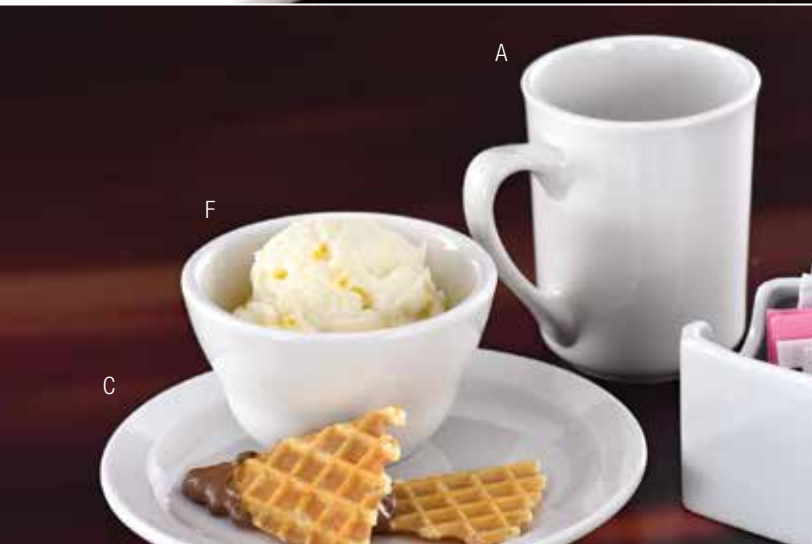

Bright White Porcelain

Cups and Saucers

DON#	Desc	Size	Cap'y	Qty
C785	Stacking Cup	4 1/8" x 3"	7 oz	36/cs
A. C7854	Mug	4 1/8" x 3 3/4"	8 1/2 oz	36/cs
C784	Double Well Saucer	6"	—	36/cs

Coupes

1009961	Plate	6 1/2"	—	36/cs
1038170	Plate	7 1/4"	—	36/cs
B. 1039474	Plate	8 1/4"	—	24/cs
1046971	Plate	9"	—	24/cs
1009962	Plate	10 1/2"	—	12/cs
C7880	Oval Platter	13 1/2" x 10"	—	12/cs

Narrow Rim

C. C9387	Plate	6 1/2"	—	36/cs
C7591	Plate	7 1/4"	—	36/cs
1185609	Plate	8 1/4"	—	24/cs
D. C7857	Plate	9"	—	24/cs
C7593	Plate	10 3/8"	—	24/cs
C9389	Oval Platter	11 1/2" x 9"	—	12/cs

Rolled Edge

DON#	Desc	Size	Cap'y	Qty
1007560	Plate	6 1/4"	—	36/cs
E. 1185610	Plate	8 1/8"	—	24/cs
C7879	Plate	9"	—	24/cs
C2366	Plate	10 1/2"	—	12/cs
C783	Plate	11"	—	12/cs
C787	Plate	12"	—	12/cs
1108042	Oval Platter	11 3/4" x 8 1/2"	—	12/cs

Bowls

C7855	Fruit Dish	4 7/8"	4 3/4 oz	36/cs
F. C7851	Bouillon	4"	7 oz	36/cs
C7856	Grapefruit Bowl	6 3/8"	10 oz	36/cs
C7561	Stacking Bowl	4 1/2"	10 1/2 oz	36/cs
C9385	Soup Bowl	9"	13 oz	36/cs
C9386	Nappie Bowl	5 5/8"	15 oz	36/cs
G. C7878	Pasta Bowl	12"	20 oz	12/cs

NOTE: Ask your DON Sales Representative for stocking locations and additional items. Limited 5 year chip warranty on all pieces