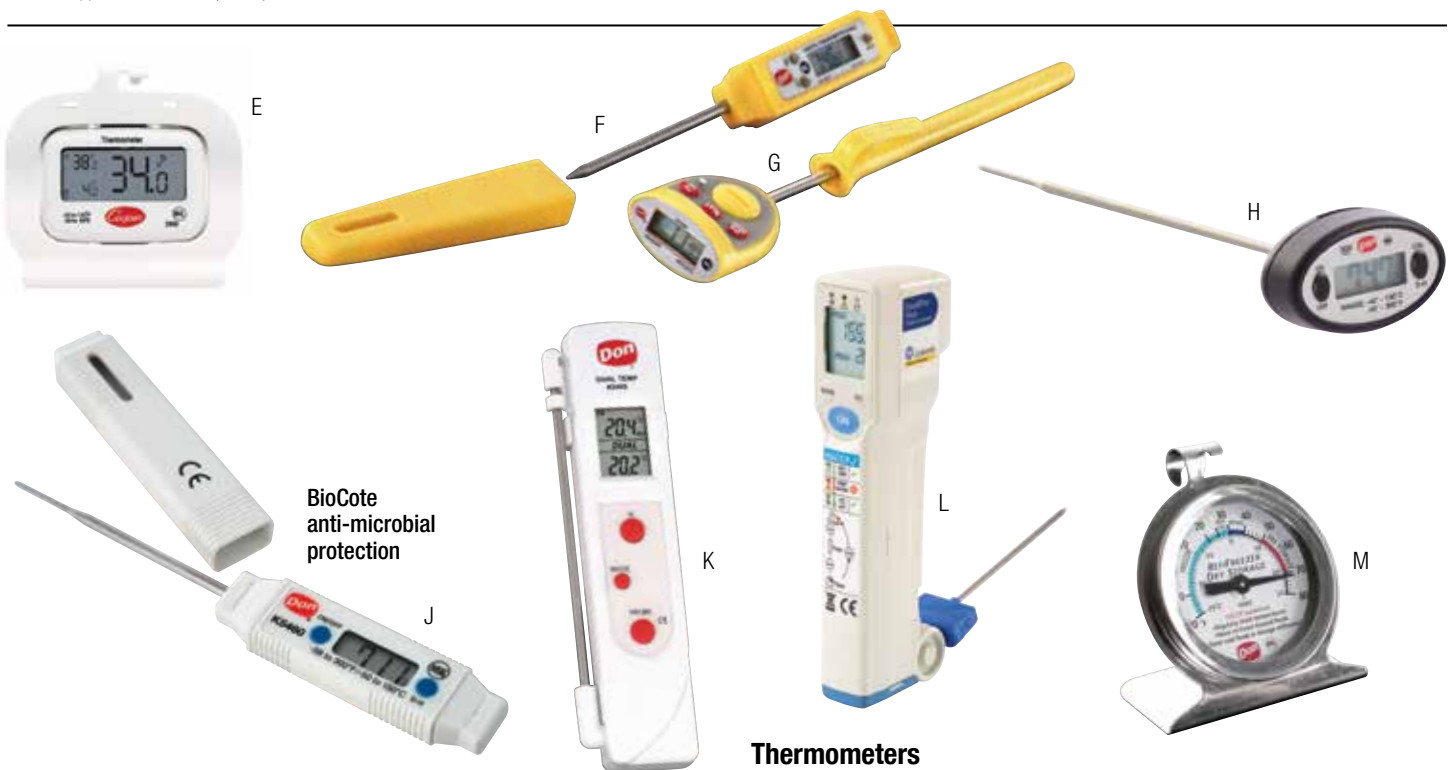

Thermometers

DON#	Desc	Temp Range	Qty
E. 1122457	Digital Thermometer	-22 to 122° F	1 ea
F. K5462	Pocket Digital, Waterproof, Test	-40 to 392° F	1 ea
G. K5480	Pocket Digital, Waterproof, Test	-40 to 450° F	1 ea
H. K5487	Pocket Digital, Test	-40 to 302° F	1 ea
J. K5460	Pocket Digital, Fast Reading	-58 to 300° F	1 ea

DON#	Desc	Temp Range	Qty
K. K5405	Dual Temp Infrared with Probe	IR-27 to 428° F Probe, -67 to 626° F	1 ea
L. K7535	Infrared with Probe	IR-27 to 428° F Probe, -67 to 626° F	1 ea
K5470	Pocket Dial, Test	0 to 220° F	1 ea
M. K6463	Refrigerator/Freezer	-20 to 80° F	2/pkg

NOTE: Ask your DON Sales Representative for stocking locations