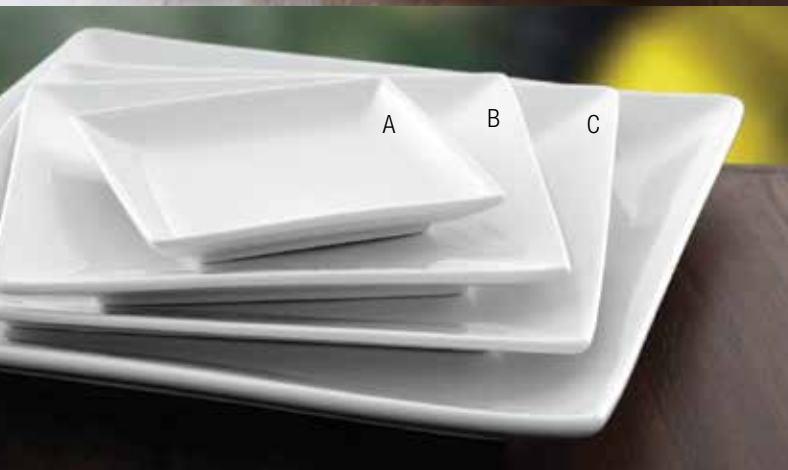

NOTE: Ask your DON Sales Representative for stocking locations and additional items. Limited 5 year chip warranty on all pieces

G

E

F

D

H

A collection of bright white bowls and coupe shape plates for a modern tabletop presentation