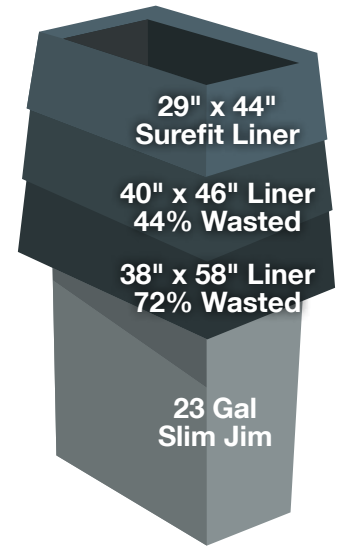

don Surefit™ Trash Container Liners

- No banding required and bag won't slip
- Heavy duty, high-grade plastic has leak proof seams and puncture-resistant side walls

Slim Jim® - 23 gal					
DON#	Resin	Color	Size	Thickness	Qty
1041971	Hi-D	Clear	44"L x 29"W	14 mic	200/cs
1050141	Hi-D	Natural	44"L x 29"W	16 mic	500/cs
1047883	Low-D	Clear	47"L x 30"W	1.6 mil	100/cs
1045579	Low-D	Clear	45"L x 28"W	1.2 mil	100/cs
32 Gallon					
1175041	Hi-D	Clear	33"L x 45"W	16 mic	250/cs
1041962	Hi-D	Clear	46"L x 33"W	1.3 mil	200/cs
1175037	Low-D	Black	33"L x 45"W	.90 mil	100/cs
1041995	Low-D	Clear	45"L x 33"W	1.2 mil	100/cs
1175040	Low-D	Clear	33"L x 45"W	.90 mil	100/cs

44 Gallon					
DON#	Resin	Color	Size	Thickness	Qty
1041964	Hi-D	Clear	52"L x 37"W	14 mic	150/cs
1050143	Hi-D	Natural	52"L x 37"W	16 mic	200/cs
1175038	Low-D	Black	50"L x 37"W	16 mic	100/cs
1041957	Low-D	Clear	54"L x 37"W	1.6 mil	100/cs
1041963	Low-D	White	50"L x 37"W	.75 mil	150/cs
56 Gallon					
1041966	Hi-D	Clear	57"L x 44"W	14 mic	100/cs
1041965	Low-D	White	55"L x 44"W	.75 mil	100/cs

NOTE: Ask your DON Sales Representative for stocking locations

don Surefit™ Recycled Low-Density Trash Liners

- Makes use of economy blend linear low-density recycled resins
- Designed to fit today's popular foodservice receptacles
- Convenient flat pack dispenses one bag at a time

20-23 Gallon Slim Jim®/Half Round					
DON#	Color	Size	Cap'y	Thickness	Qty
1041967	Black	43"L x 28"W	20 gal	1 mil	150/cs
1041935	Black	43"L x 28"W	23 gal	1.3 mil	100/cs
32 Gallon					
1041968	Black	45"L x 33"W	32 gal	1.3 mil	100/cs
1041936	Black	45"L x 33"W	32 gal	1.5 mil	100/cs
44 Gallon					
1041969	Black	50"L x 37"W	44 gal	.85 mil	75/cs
1041937	Black	50"L x 37"W	44 gal	1.5 mil	100/cs
55 Gallon					
1041970	Black	55"L x 44"W	55 gal	1.3 mil	50/cs

NOTE: Ask your DON Sales Representative for stocking locations