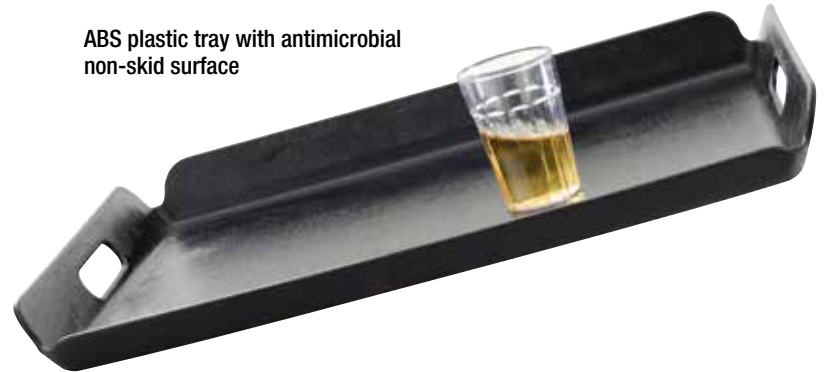

NOTE: Ask your DON Sales Representative for stocking locations

ABS plastic tray with antimicrobial non-skid surface

Antimicrobial Non-Skid Tray

- Black ABS plastic tray with non-skid surface
- Lower front edge for dining comfort
- Inhibits the growth of bacteria, viruses and fungi