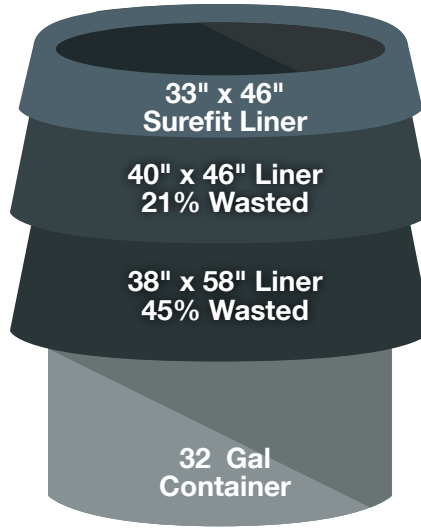

don Surefit™ Trash Container Liners

- No banding required and bag won't slip
- Heavy duty, high-grade plastic has leak proof seams and puncture-resistant side walls

Slim Jim® - 23 gal					
DON#	Resin	Color	Size	Thickness	Qty
1041971	Hi-D	Clear	44"L x 29"W	14 mic	200/cs
1050141	Hi-D	Natural	44"L x 29"W	16 mic	500/cs
1047883	Low-D	Clear	47"L x 30"W	1.6 mil	100/cs
1045579	Low-D	Clear	45"L x 28"W	1.2 mil	100/cs
32 Gallon					
1175041	Hi-D	Clear	33"L x 45"W	16 mic	250/cs
1041962	Hi-D	Clear	46"L x 33"W	1.3 mil	200/cs
1175037	Low-D	Black	33"L x 45"W	.90 mil	100/cs
1041995	Low-D	Clear	45"L x 33"W	1.2 mil	100/cs
1175040	Low-D	Clear	33"L x 45"W	.90 mil	100/cs

44 Gallon					
DON#	Resin	Color	Size	Thickness	Qty
1041964	Hi-D	Clear	52"L x 37"W	14 mic	150/cs
1050143	Hi-D	Natural	52"L x 37"W	16 mic	200/cs
1175038	Low-D	Black	50"L x 37"W	16 mic	100/cs
1041957	Low-D	Clear	54"L x 37"W	1.6 mil	100/cs
1041963	Low-D	White	50"L x 37"W	.75 mil	150/cs
56 Gallon					
1041966	Hi-D	Clear	57"L x 44"W	14 mic	100/cs
1041965	Low-D	White	55"L x 44"W	.75 mil	100/cs

NOTE: Ask your DON Sales Representative for stocking locations

don Surefit™ Recycled Low-Density Trash Liners

- Makes use of economy blend linear low-density recycled resins
- Designed to fit today's popular foodservice receptacles
- Convenient flat pack dispenses one bag at a time

20-23 Gallon Slim Jim®/Half Round					
DON#	Color	Size	Cap'y	Thickness	Qty
1041967	Black	43"L x 28"W	20 gal	1 mil	150/cs
1041935	Black	43"L x 28"W	23 gal	1.3 mil	100/cs
32 Gallon					
1041968	Black	45"L x 33"W	32 gal	1.3 mil	100/cs
1041936	Black	45"L x 33"W	32 gal	1.5 mil	100/cs
44 Gallon					
1041969	Black	50"L x 37"W	44 gal	.85 mil	75/cs
1041937	Black	50"L x 37"W	44 gal	1.5 mil	100/cs
55 Gallon					
1041970	Black	55"L x 44"W	55 gal	1.3 mil	50/cs

NOTE: Ask your DON Sales Representative for stocking locations