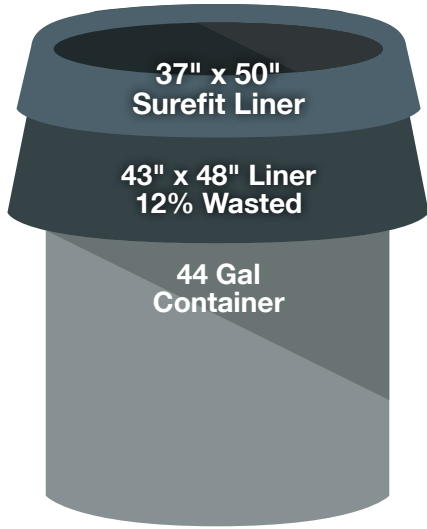

don Surefit™ Trash Container Liners

- No banding required and bag won't slip
- Heavy duty, high-grade plastic has leak proof seams and puncture-resistant side walls

Slim Jim® - 23 gal					
DON#	Resin	Color	Size	Thickness	Qty
1041971	Hi-D	Clear	44"L x 29"W	14 mic	200/cs
1050141	Hi-D	Natural	44"L x 29"W	16 mic	500/cs
1047883	Low-D	Clear	47"L x 30"W	1.6 mil	100/cs
1045579	Low-D	Clear	45"L x 28"W	1.2 mil	100/cs
32 Gallon					
1175041	Hi-D	Clear	33"L x 45"W	16 mic	250/cs
1041962	Hi-D	Clear	46"L x 33"W	1.3 mil	200/cs
1175037	Low-D	Black	33"L x 45"W	.90 mil	100/cs
1041995	Low-D	Clear	45"L x 33"W	1.2 mil	100/cs
1175040	Low-D	Clear	33"L x 45"W	.90 mil	100/cs

44 Gallon					
DON#	Resin	Color	Size	Thickness	Qty
1041964	Hi-D	Clear	52"L x 37"W	14 mic	150/cs
1050143	Hi-D	Natural	52"L x 37"W	16 mic	200/cs
1175038	Low-D	Black	50"L x 37"W	16 mic	100/cs
1041957	Low-D	Clear	54"L x 37"W	1.6 mil	100/cs
1041963	Low-D	White	50"L x 37"W	.75 mil	150/cs
56 Gallon					
1041966	Hi-D	Clear	57"L x 44"W	14 mic	100/cs
1041965	Low-D	White	55"L x 44"W	.75 mil	100/cs

NOTE: Ask your DON Sales Representative for stocking locations

don Surefit™ Recycled Low-Density Trash Liners

- Makes use of economy blend linear low-density recycled resins
- Designed to fit today's popular foodservice receptacles
- Convenient flat pack dispenses one bag at a time

20-23 Gallon Slim Jim®/Half Round					
DON#	Color	Size	Cap'y	Thickness	Qty
1041967	Black	43"L x 28"W	20 gal	1 mil	150/cs
1041935	Black	43"L x 28"W	23 gal	1.3 mil	100/cs
32 Gallon					
1041968	Black	45"L x 33"W	32 gal	1.3 mil	100/cs
1041936	Black	45"L x 33"W	32 gal	1.5 mil	100/cs
44 Gallon					
1041969	Black	50"L x 37"W	44 gal	.85 mil	75/cs
1041937	Black	50"L x 37"W	44 gal	1.5 mil	100/cs
55 Gallon					
1041970	Black	55"L x 44"W	55 gal	1.3 mil	50/cs

NOTE: Ask your DON Sales Representative for stocking locations