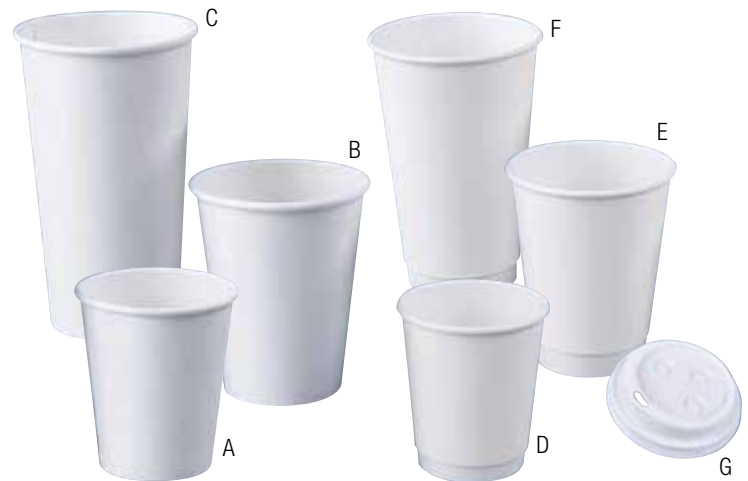

Hot Cups NEW

- Great for serving coffee, tea, hot cocoa, and other beverages
- Stackable for optimal storage space
- Classic white color displays well in many settings

Hot Cups - Single Wall			Hot Cups - Double Wall		
DON#	Size	Qty	DON#	Size	Qty
A. 1226750	10 oz	500/cs	D. 1226754	10 oz	500/cs
B. 1226751	12 oz	500/cs	E. 1226755	12 oz	500/cs
1226752	16 oz	500/cs	F. 1226756	16 oz	500/cs
C. 1226753	20 oz	500/cs	1226757	20 oz	500/cs
Flat Lids					
DON#	Color	Size	Qty		
1226758	Black	Fits 10-20 oz Hot Cups	1M/cs		
G. 1226759	White	Fits 10-20 oz Hot Cups	1M/cs