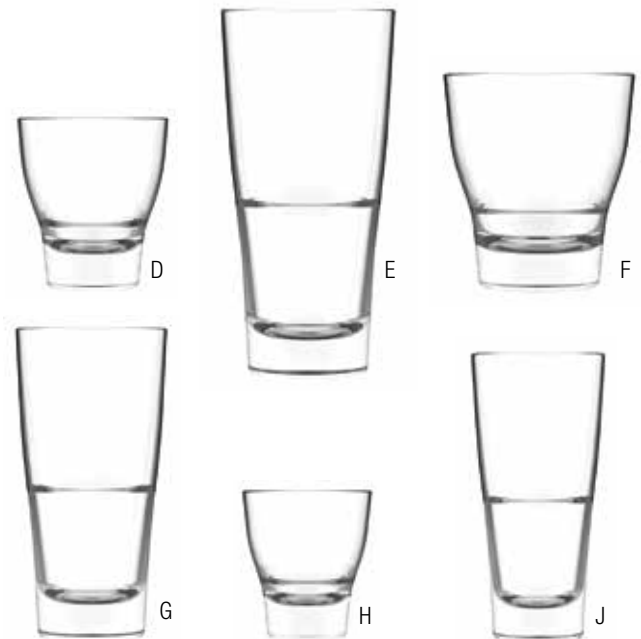

Urbane

Arcoroc® by Arc Cardinal

- Long profile designs with slight curves and sturdy bottoms for increased durability
- Built with a stackable ledge for efficient space saving
- Armorim technology for 5x more resistance at the rim
- Stackable design creates easy space saving stacks

	DON#	Desc	Cap'y	Height	Max Dia	Qty
D.	1149321	Rocks	5 oz	3¼"	2⅞"	12/cs
	1149325	Rocks	7 oz	3⅝"	3⅛"	12/cs
	1148335	Rocks	9 oz	3⅞"	3½"	12/cs
	1149317	Rocks	10 oz	4"	3½"	12/cs
E.	1149319	Cooler	16 oz	7"	3⅝"	12/cs
	1149322	Cooler	20 oz	7¼"	3⅝"	12/cs
F.	1148331	DOF	12 oz	4⅞"	3¾"	12/cs
	1149323	DOF	14 oz	4¼"	3⅞"	12/cs
G.	1149320	Beverage	12 oz	6¼"	3"	12/cs
	1149324	Beverage	14 oz	6⅝"	3¼"	12/cs
H.	1148334	Whiskey	3½ oz	3"	2⅝"	12/cs
J.	1149318	Hi Ball	10 oz	6¼"	2⅞"	12/cs

NOTE: Shipped FOB from NJ (08332)