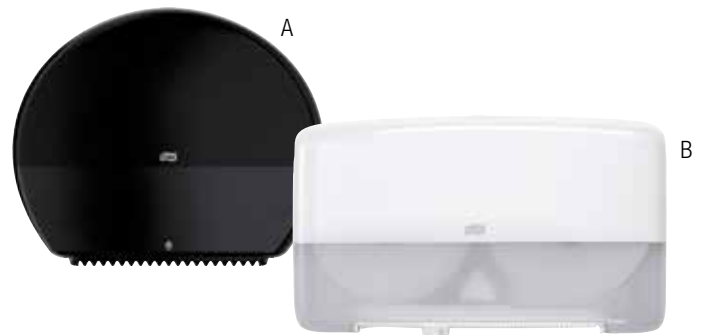

Jumbo and Mini Jumbo Tissue Dispensers

TORK, an Essity Brand

- Large capacity and stub roll features reduce costs
- Ideal for high-traffic washrooms

Jumbo Dispenser				
DON#	Size	Color	Qty	
A. 1012414	17½"W x 14½"H x 5½"D	Black	1/cs	
1012413	17½"W x 14½"H x 5½"D	White	1/cs	
Jumbo Tissue - Advanced				
DON#	Size	Thickness	Color	Qty
2P1003	3¾"W x 1600"L	2 Ply	White	6/cs
Mini Jumbo Dispenser				
DON#	Size	Color	Qty	
1012415	16¾"W x 10¼"H x 5½"D	Black	1/cs	
Mini Twin Jumbo Dispenser				
1038258	17"W x 10½"H x 5½"D	Black	1/cs	
B. 1039764	17"W x 10½"H x 5½"D	White	1/cs	
Mini Jumbo Tissue - Advanced				
DON#	Size	Thickness	Color	Qty
2P1211	7¾"W x 751"L	2 Ply	White	12/cs

NOTE: Ask your DON Sales Representative for stocking locations