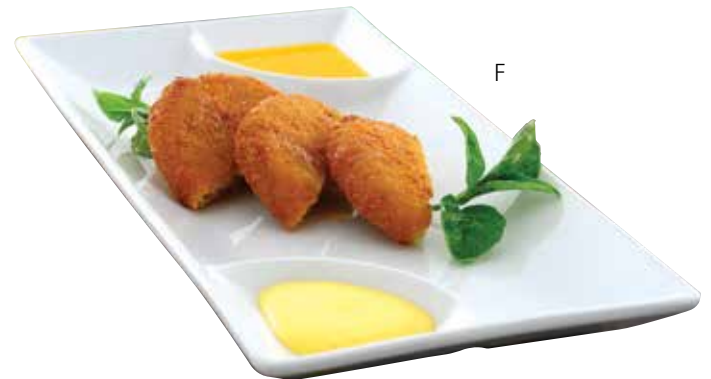

- Durable, bright white hotel porcelain platters feature a unique raised profile
- Great for appetizers, entrees, side dishes, bar fare or as accent pieces to your existing pattern

Bright White Porcelain

DON#	Desc	Size	Qty
G. C6307	Rectangular Platter	12" x 5"	6/pk
H. C6309	Rectangular Platter	15" x 7"	4/pk
1115417	Rectangular Dish	9" x 2 7/8"	24/cs

NOTE: Ask your DON Sales Representative for stocking locations. **2 year** chip warranty on plates and platters