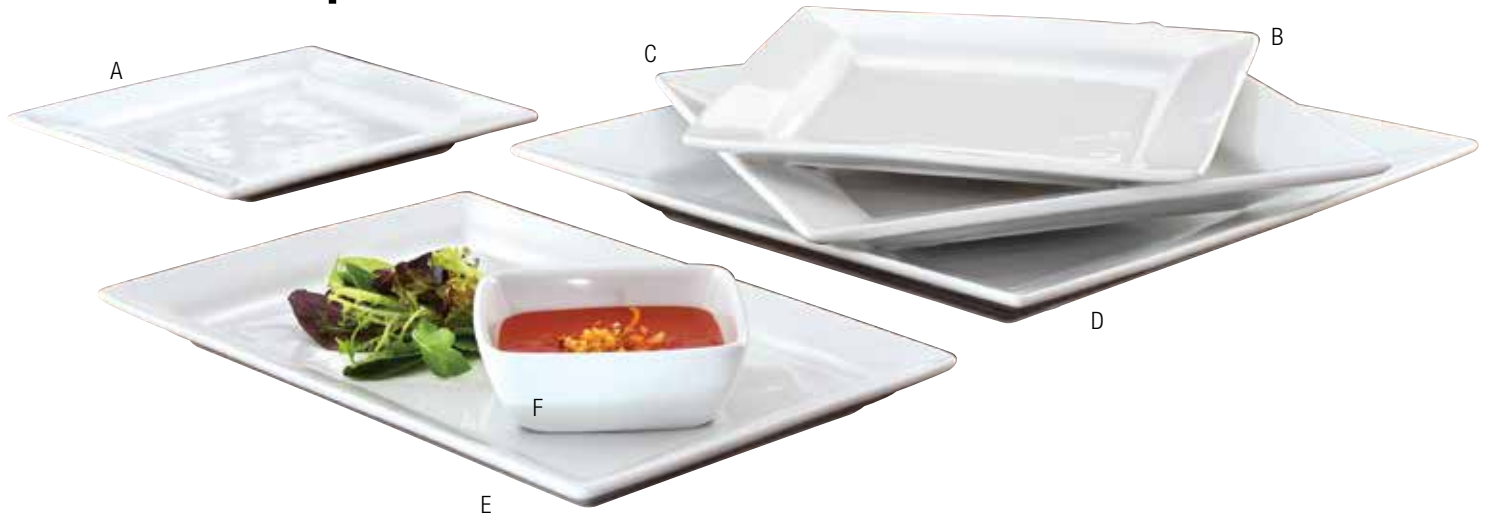

don Lincoln Square

Bright White Porcelain

DON#	Desc	Size	Qty	DON#	Desc	Size	Qty
A. C6400	Square Plate	7¼"	6/pk	D. C6402	Square Plate	12½"	3/pk
B. 1012071	Square Plate	9"	6/pk	E. 1060719	Rectangular Platter	12" x 77⁄8"	12/cs
C. C6401	Square Plate	10½"	6/pk	F. 1060720	Square Bowl, 7 oz	4⅞" x 1⅜"	24/cs

NOTE: Ask your DON Sales Representative for stocking locations. 2 year chip warranty on plates and platters