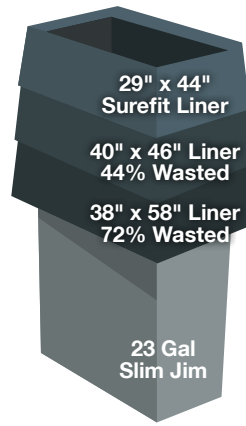

- No banding required and bag won't slip
- Heavy duty, high-grade plastic has leak proof seams and puncture-resistant side walls

16 Gallon						
DON#	Resin	Color	Size	Thickness	Qty	
1041941	Low-D	Clear	32"L x 24"W	.40 mil	500/cs	
20 Gallon						
1041971	Hi-D	Clear	44"L x 29"W	14 mic	200/cs	
Slim Jim® - 23 gal						
1041971	Hi-D	Clear	44"L x 29"W	14 mic	200/cs	
1041967	Low-D	Black	43"L x 28"W	1 mil	150/cs	
1045579	Low-D	Clear	45"L x 28"W	1.2 mil	100/cs	
1041935	Low-D	Black	44"L x 28½"W	1.3 mil	100/cs	
1050141	Hi-D	Natural	44"L x 29"W	16 mic	500/cs	
1047883	Low-D	Clear	47"L x 30"W	1.6 mil	100/cs	
32 Gallon						
1041962	Hi-D	Clear	46"L x 33"W	13 mic	200/cs	
1041936	Low-D	Black	45"L x 33"W	1.5 mil	100/cs	
1041968	Low-D	Black	45"L x 33"W	1.3 mil	100/cs	
1041995	Low-D	Clear	45"L x 32"W	1.2 mil	100/cs	
1175037	Low-D	Black	33"L x 45"W	.90 mil	100/cs	
1175040	Low-D	Clear	33"L x 45"W	.90 mil	100/cs	
1175039	Low-D	Black	37"L x 55"W	.90 mil	100/cs	
44 Gallon						
1041964	Hi-D	Clear	52"L x 37"W	14 mic	150/cs	
1041963	Low-D	White	50"L x 37"W	.75 mil	150/cs	
1041957	Low-D	Clear	54"L x 37"W	1.6 mil	100/cs	
1041937	Low-D	Black	50"L x 37"W	1.5 mil	100/cs	
1041969	Low-D	Black	50"L x 37"W	1.3 mil	75/cs	
1050143	Hi-D	Natural	52"L x 37"W	16 mic	200/cs	
1175038	Low-D	Black	37"L x 50"W	16 mic	100/cs	
56 Gallon						
1041966	Hi-D	Clear	57"L x 44"W	14 mic	100/cs	
1041965	Low-D	White	55"L x 44"W	.75 mil	100/cs	
1041970	Low-D	Black	55"L x 44"W	1.3 mil	50/cs	

NOTE: Ask your DON Sales Representative for stocking locations