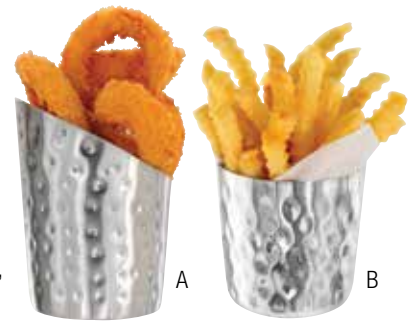

NOTE: Ask your DON Sales Representative for stocking locations

don Stainless Steel Fry Cups

- Great for popcorn, shrimp, onion rings, zucchini, mozzarella sticks, fried mushrooms and more

DON#	Desc	Top Dia	Ht	Cap'y	Qty
A. 1116038	Angled Fry Cup	2⅞"	4½"	12 oz	1 ea
B. 1124331	Straight Sided Fry Cup	3⅞"	3⅞"	14 oz	1 ea
1128247	Straight Sided Fry Cup	3½"	3½"	14 oz	1 ea