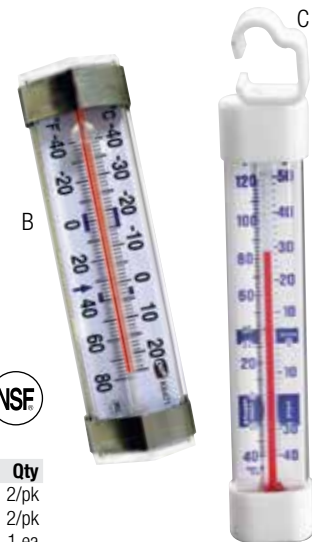

B

C

don 22-Gauge Anti-Jam Steam Table Pans

- 18/8 stainless steel pans will not jam during storage
- Double reinforced corners hold shape under tough conditions
- Go from freezer to oven to serving line
- 22-gauge for heavy usage, 25-gauge for light usage