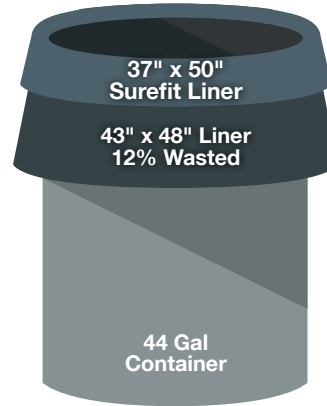

- No banding required and bag won't slip
- Heavy duty, high-grade plastic has leak proof seams and puncture-resistant side walls

16 Gallon						
DON#	Resin	Color	Size	Thickness	Qty	
1041941	Low-D	Clear	32"L x 24"W	.40 mil	500/cs	
20 Gallon						
1041971	Hi-D	Clear	44"L x 29"W	14 mic	200/cs	
Slim Jim® - 23 gal						
1041971	Hi-D	Clear	44"L x 29"W	14 mic	200/cs	
1041967	Low-D	Black	43"L x 28"W	1 mil	150/cs	
1045579	Low-D	Clear	45"L x 28"W	1.2 mil	100/cs	
1041935	Low-D	Black	44"L x 28½"W	1.3 mil	100/cs	
1050141	Hi-D	Natural	44"L x 29"W	16 mic	500/cs	
1047883	Low-D	Clear	47"L x 30"W	1.6 mil	100/cs	
32 Gallon						
1041962	Hi-D	Clear	46"L x 33"W	13 mic	200/cs	
1041936	Low-D	Black	45"L x 33"W	1.5 mil	100/cs	
1041968	Low-D	Black	45"L x 33"W	1.3 mil	100/cs	
1041995	Low-D	Clear	45"L x 32"W	1.2 mil	100/cs	
1175037	Low-D	Black	33"L x 45"W	.90 mil	100/cs	
1175040	Low-D	Clear	33"L x 45"W	.90 mil	100/cs	
1175039	Low-D	Black	37"L x 55"W	.90 mil	100/cs	
44 Gallon						
1041964	Hi-D	Clear	52"L x 37"W	14 mic	150/cs	
1041963	Low-D	White	50"L x 37"W	.75 mil	150/cs	
1041957	Low-D	Clear	54"L x 37"W	1.6 mil	100/cs	
1041937	Low-D	Black	50"L x 37"W	1.5 mil	100/cs	
1041969	Low-D	Black	50"L x 37"W	1.3 mil	75/cs	
1050143	Hi-D	Natural	52"L x 37"W	16 mic	200/cs	
1175038	Low-D	Black	37"L x 50"W	16 mic	100/cs	
56 Gallon						
1041966	Hi-D	Clear	57"L x 44"W	14 mic	100/cs	
1041965	Low-D	White	55"L x 44"W	.75 mil	100/cs	
1041970	Low-D	Black	55"L x 44"W	1.3 mil	50/cs	

NOTE: Ask your DON Sales Representative for stocking locations