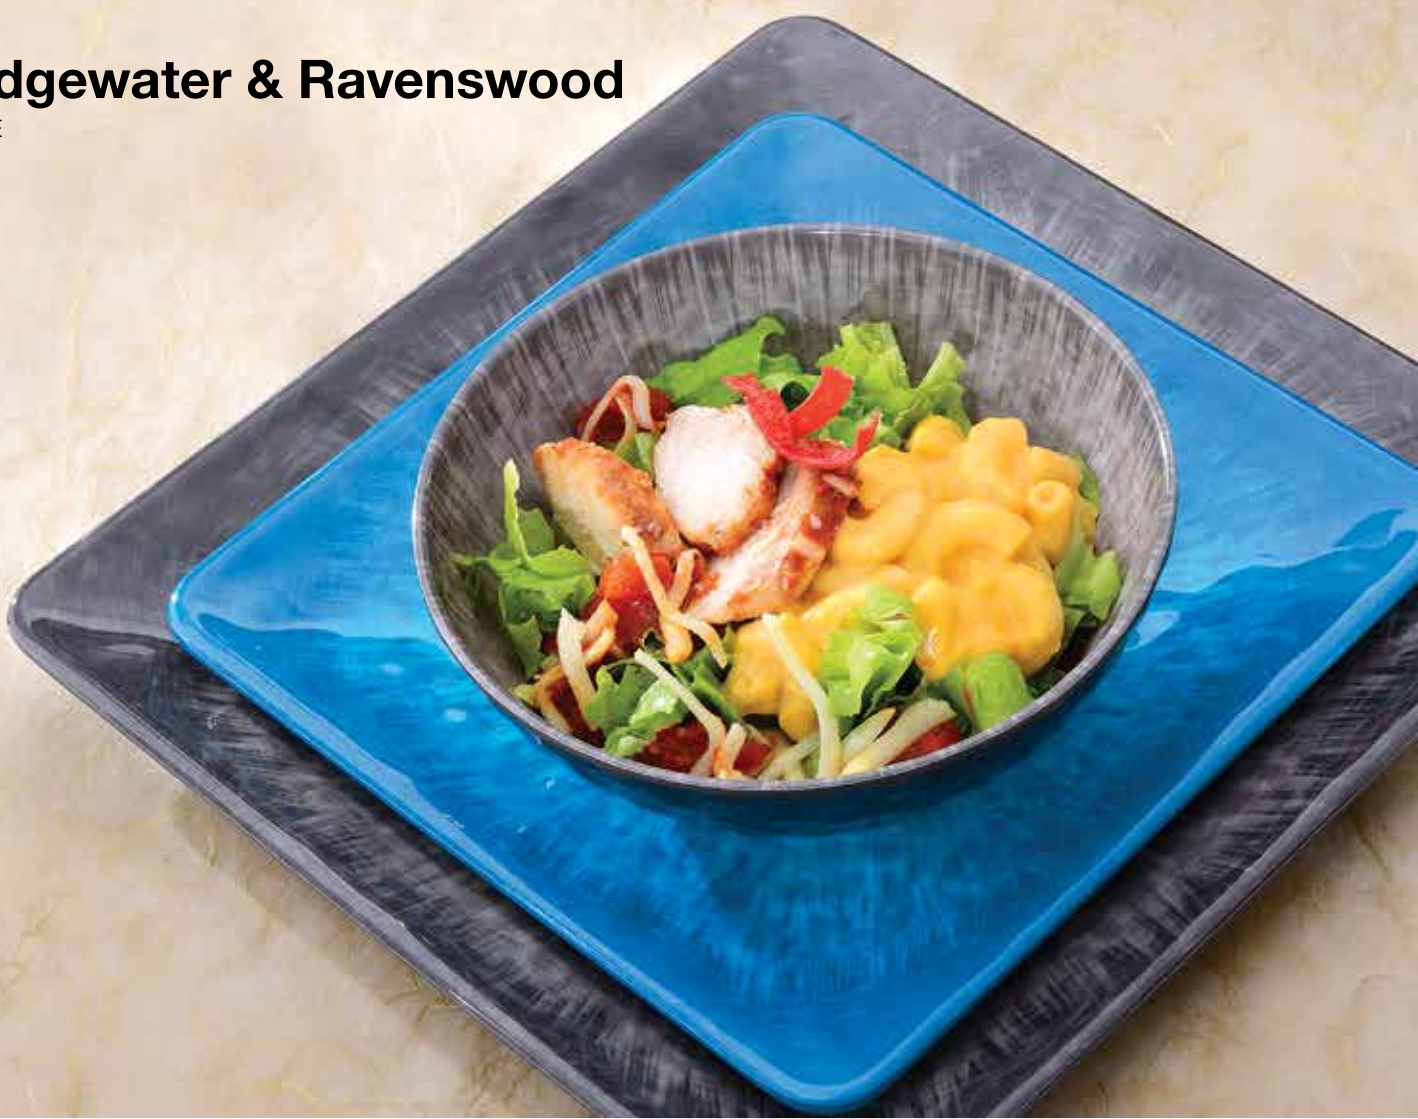

don Edgewater & Ravenswood

MELAMINE

Melamine

Edgewater#	Ravenswood#	Desc	Size	Cap'y	Qty
1162029	1162047	Round Plate	6½"	—	36/cs
1131278	1131318	Round Plate	8¼"	—	24/cs
1131277	1131317	Round Plate	10⅝"	—	24/cs
1162031	1162049	Square Plate	8"	—	24/cs
1162030	1162048	Square Plate	10¼"	—	24/cs
1131279	1131319	Rectangular Platter	14" x 6½"	—	12/cs

Edgewater#	Ravenswood#	Desc	Size	Cap'y	Qty
1162032	1162050	Rectangular Platter	14" x 9"	—	12/cs
1131275	1131315	Bowl	6⅜" x 2¼"	23¼ oz	24/cs
1131276	1131316	Bowl	8¾" x 3¾"	68 oz	12/cs

NOTE: Ask your DON Sales Representative for stocking locations. Not for use in microwaves or ovens.