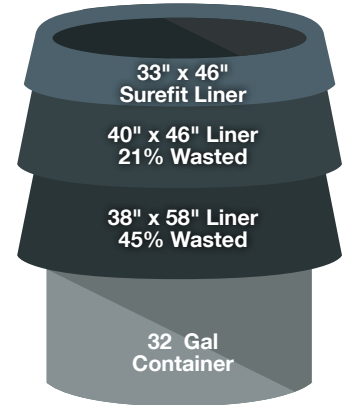

- No banding required and bag won't slip
- Heavy duty, high-grade plastic has leak proof seams and puncture-resistant side walls

16 Gallon						
DON#	Resin	Color	Size	Thickness	Qty	
1041941	Low-D	Clear	32"L x 24"W	.40 mil	500/cs	
20 Gallon						
1041971	Hi-D	Clear	44"L x 29"W	14 mic	200/cs	
Slim Jim® - 23 gal						
1041971	Hi-D	Clear	44"L x 29"W	14 mic	200/cs	
1041967	Low-D	Black	43"L x 28"W	1 mil	150/cs	
1045579	Low-D	Clear	45"L x 28"W	1.2 mil	100/cs	
1041935	Low-D	Black	44"L x 28½"W	1.3 mil	100/cs	
1050141	Hi-D	Natural	44"L x 29"W	16 mic	500/cs	
1047883	Low-D	Clear	47"L x 30"W	1.6 mil	100/cs	
32 Gallon						
1041962	Hi-D	Clear	46"L x 33"W	13 mic	200/cs	
1041936	Low-D	Black	45"L x 33"W	1.5 mil	100/cs	
1041968	Low-D	Black	45"L x 33"W	1.3 mil	100/cs	
1041995	Low-D	Clear	45"L x 32"W	1.2 mil	100/cs	
1175037	Low-D	Black	33"L x 45"W	.90 mil	100/cs	
1175040	Low-D	Clear	33"L x 45"W	.90 mil	100/cs	
1175039	Low-D	Black	37"L x 55"W	.90 mil	100/cs	
44 Gallon						
1041964	Hi-D	Clear	52"L x 37"W	14 mic	150/cs	
1041963	Low-D	White	50"L x 37"W	.75 mil	150/cs	
1041957	Low-D	Clear	54"L x 37"W	1.6 mil	100/cs	
1041937	Low-D	Black	50"L x 37"W	1.5 mil	100/cs	
1041969	Low-D	Black	50"L x 37"W	1.3 mil	75/cs	
1050143	Hi-D	Natural	52"L x 37"W	16 mic	200/cs	
1175038	Low-D	Black	37"L x 50"W	16 mic	100/cs	
56 Gallon						
1041966	Hi-D	Clear	57"L x 44"W	14 mic	100/cs	
1041965	Low-D	White	55"L x 44"W	.75 mil	100/cs	
1041970	Low-D	Black	55"L x 44"W	1.3 mil	50/cs	

NOTE: Ask your DON Sales Representative for stocking locations