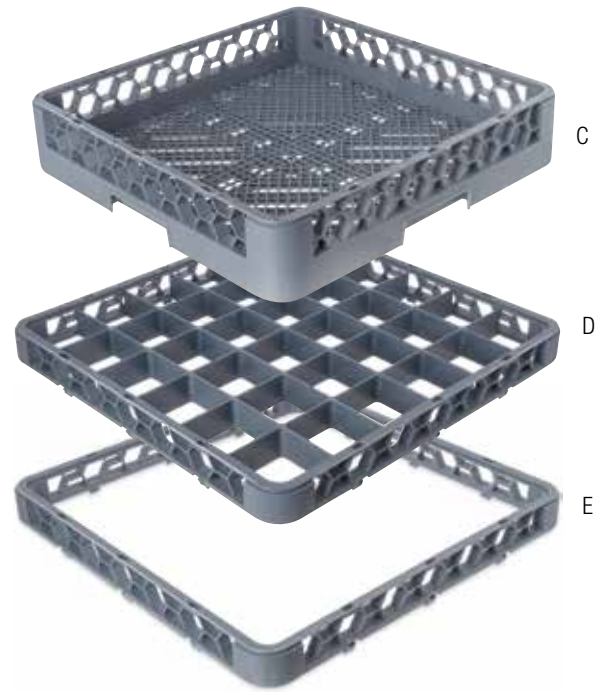

Choose from Open and Closed Style Racks