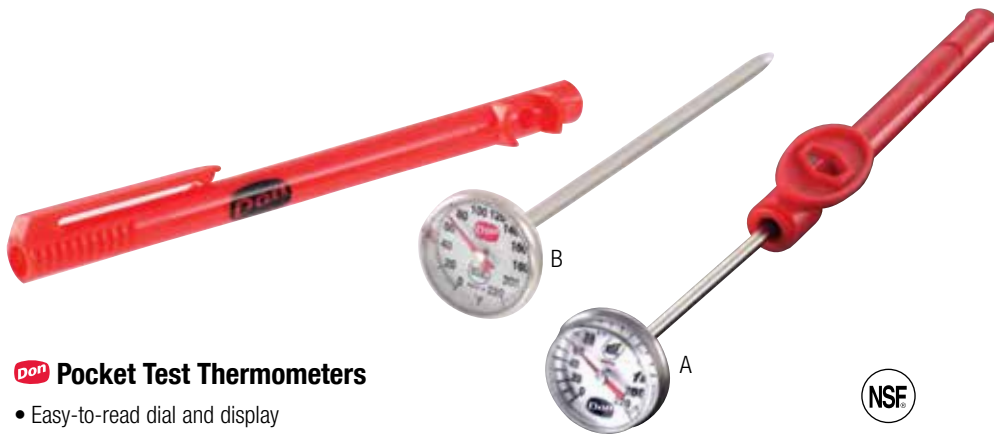

DON Pocket Test Thermometers

- Easy-to-read dial and display

DON#	Desc	Temp Range	Length	Qty
A. K6452	Dial with Re-Calibration Sheath	0 to 220° F	5"	2/pk
K5482	Dial with Re-Calibration Sheath	50 to 550° F	5"	1 ea
B. K5470	1" Dial Pocket w/Re-Calibration Sheath	0 to 220° F	5"	1 ea

NOTE: Ask your DON Sales Representative for stocking locations

DON Helps You Stay Out of the Danger Zone 41° F – 135° F

Choose from our complete line of temperature and time monitoring devices for receiving, cooking, storing and holding

Proper Internal Temp Readings

Food	Prepared Temp
Turkey and chicken	165° F
Ground meat	160° F
Egg dishes	160° F
Seafood	145° F
Leftovers & casseroles	165° F
Holding for cooked foods	135° F

Check the temperature of your refrigerator and freezer with an appliance thermometer. The refrigerator should be at 40° F or below and the freezer at 0° F or below.