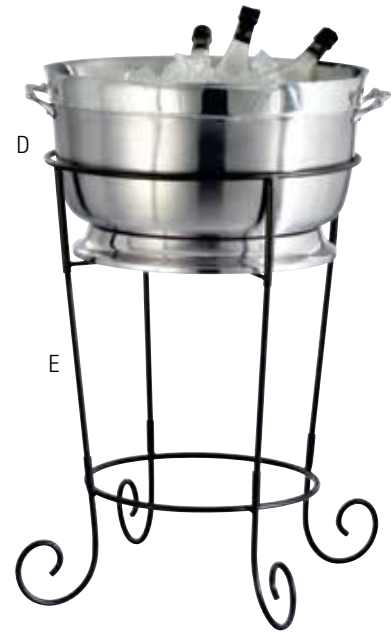

NOTE: Ask your DON Sales Representative for stocking locations

D

E

DON Curvo Beverage Service Collection

- Double wall insulation prevents sweating
- Stainless steel tub features a striking combination of brushed and mirror finishes
- 18/8 stainless steel
- Collapsible stand saves storage space