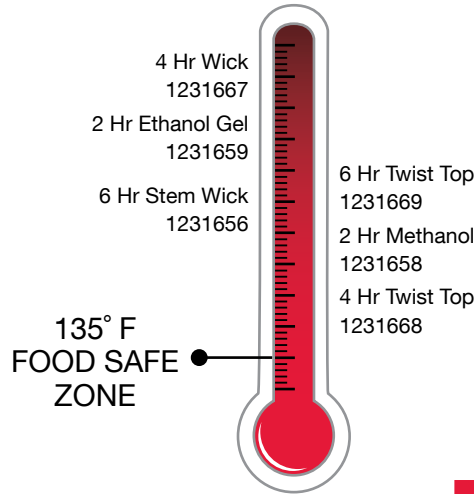

ECONOMICAL CHAFING FUEL AVAILABLE IN WICK, PAD OR GEL STYLES

don Chafing Fuel

- Available in wick, pad or gel styles
- Screw-cap design on 1231668 and 1231669 allows for easy storage and reuse
- Pad design on 1231667 emits wide, stable flame
- Gel formulas 1231659 and 1231658 are odorless and clean burning

DON#	Desc	Burn Time	Qty
1231655	Chafing Fuel	2 Hr	24/cs
1231666	Chafing Fuel	2 Hr	72/cs
1231658	Methanol Gel (Blue)	2½ Hr	72/cs
A. 1231659	Ethanol Gel (Green)	2½ Hr	72/cs
1231668	Wick/Twist Cap	4 Hr	24/cs
1231667	High Heat Pad	4 Hr	24/cs
B. 1231669	Wick/Twist Cap	6 Hr	24/cs
C. 1231656	Stem Wick	6 Hr	24/cs

NOTE: Ask your DON Sales Representative for stocking locations

DON#	CHAFING FUELS	RECOMMENDED USE	QTY
1231669	FUEL WX-6 Wick Twist Cap		24
1231656	FUEL WX-6 Stem Wick		24
1231667	FUEL HX-4 High Heat Pad		24
1231668	FUEL WX-4 Wick Twist Cap		24
1231659	FUEL EX-2 Ethanol Gel (Green)		72
1231658	FUEL MX-2 Methanol Gel (Blue)		72

Chafing Dishes   Hot Box   Beverage Urns

CHAFING FUEL SAFETY TIPS

ALWAYS

- **ALWAYS** use **CAUTION** when handling **OPEN FLAME** products
- **ALWAYS** use a blunt object, such as a spoon, to pry off the lid
- **ALWAYS** cup hand over lid when opening can
- **ALWAYS** remove excess gel from lid if it is being used as a regulator
- **ALWAYS** wash fuel residue from hands
- **ALWAYS** place the can securely underneath the chafing dish or beverage urn before lighting
- **ALWAYS** use a long handled match or butane lighter to light cans
- **ALWAYS** use a can cap, snuffer paddle, regulator or saucer to extinguish flame
- **ALWAYS** wait until can is cool before touching

NEVER

- **NEVER** use a sharp knife to pry off lid
- **NEVER** use a lit can to light another can
- **NEVER** carry lit cans
- **NEVER** carry chafing dishes or beverage urns with lit cans
- **NEVER** touch cans while still hot
- **NEVER** allow decor, loose clothing, napkins or tablecloths near flame
- **NEVER** allow hair to fall near flame
- **NEVER** use hands to extinguish flame
- **NEVER** blow out flame to extinguish