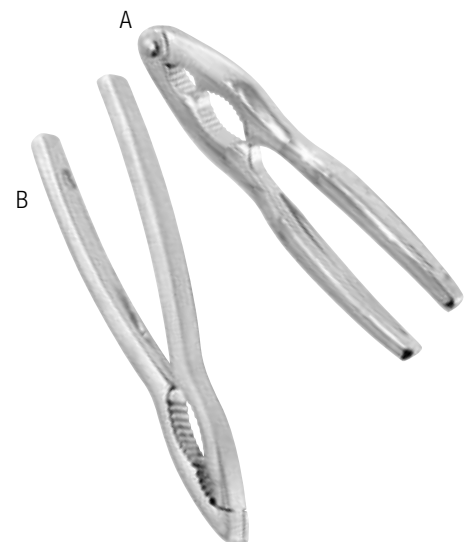

don Lobster Crackers

DON#	Desc	Size	Qty
A. S233	Chrome Plated	6"	12/pk
B. S232	Stainless Steel	6"	12/pk

NOTE: Ask your DON Sales Representative for stocking locations