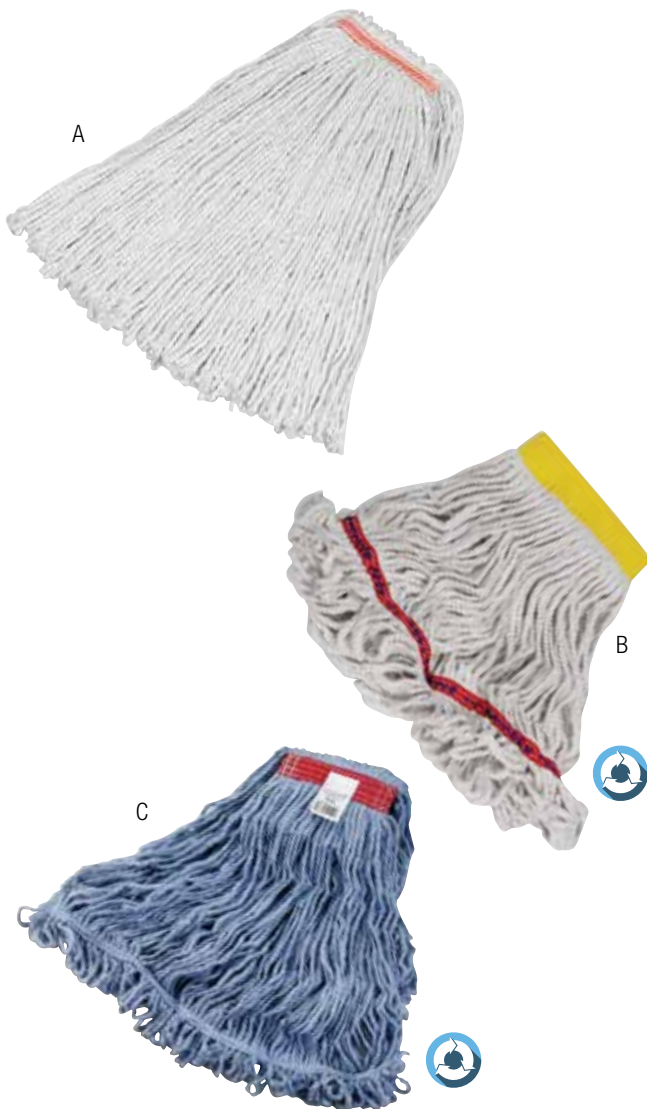

Don Mop Bucket & Wringer

- Compact 35 qt basin with a side-press wringer
- Built-in clamp to hold mop handle in place
- Durable polypropylene, with non-marking casters

DON#	Desc	Color	Qty
1133792	Wringer	Yellow	1 ea
1130330	Mop/ Wringer Combo	Yellow	1 ea

NOTE: Ask your DON Sales Representative for stocking locations

A. Don Dura-Pro® Cotton Mops

- 100% natural cotton dries floors quickly
- 4-ply cut-end for general-purpose cleaning
- 100% post-industrial recycled cotton
- 1" headband

DON#	Size	Color	Qty
J633	Large	White	6/cs
J634	X-Large	White	6/cs

NOTE: Ask your DON Sales Representative for stocking locations

B. Don Swinger® Loop Mops

- 4-ply blend of cotton and synthetic yarn
- Tailband and looped end eliminate tangling
- 55% post-industrial cotton and 18% PET plastic
- 5" headband

DON#	Size	Color	Qty
1058966	Medium	Blue	1 ea
1058967	Medium	Green	1 ea
1058968	Medium	White	1 ea
1058969	Large	Green	1 ea

NOTE: Ask your DON Sales Representative for stocking locations

C. Don Super Stitch® Blend Mops

- Balanced blend of cotton and synthetic yarns for absorbency and strength
- Looped end and tailband for great floor coverage
- 55% post-industrial cotton and 18% PET plastic
- 1" headband

DON#	Size	Color	Qty
J627	Medium	Blue	6/cs
J628	Large	Blue	6/cs
J629	X-Large	Blue	6/cs

NOTE: Ask your DON Sales Representative for stocking locations